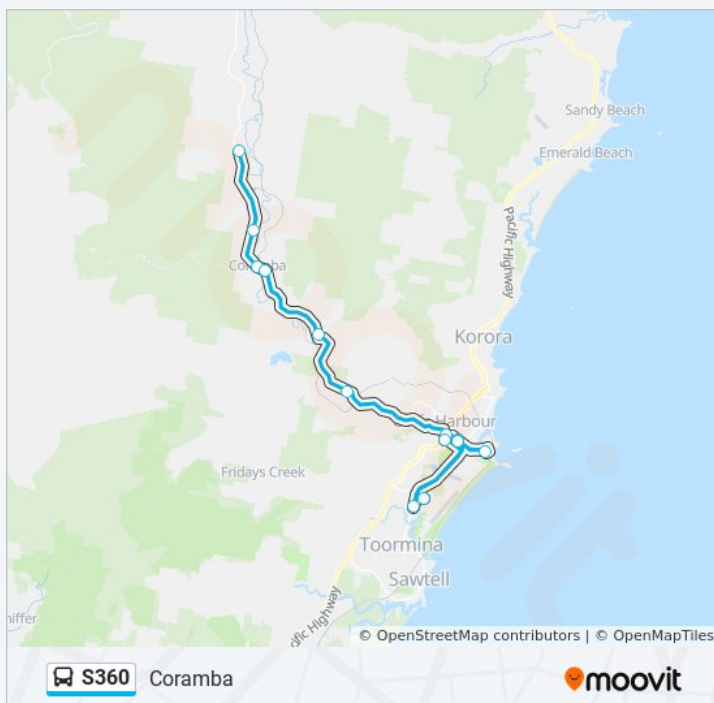

# Coramba

Get The App

The S360 line Coramba has one route. For regular weekdays, their operation hours are:

(1) Coramba: 15:08

Use the Moovit App to find the closest S360 station near you and find out when is the next S360 arriving.

**Direction: Coramba**  
 9 stops  
[VIEW LINE SCHEDULE](#)

- St Augustine's Primary School, Gordon St
- St John Paul College
- Coffs Harbour Public School, Harbour Dr
- Coffs Harbour High School, Edinburgh St
- Coffs Harbour Public School, Harbour Dr
- Gale St after Duncans Bridge Rd
- Gale St at Thrower Ave
- 685 Orara Way
- Gale St opp Dorrigo St

### S360 Time Schedule

Coramba Route Timetable:

Sunday	Not Operational
Monday	15:08
Tuesday	15:08
Wednesday	15:08
Thursday	15:08
Friday	15:08
Saturday	Not Operational

### S360 Info

**Direction:** Coramba  
**Stops:** 9  
**Trip Duration:** 84 min  
**Line Summary:**

S360 time schedules and route maps are available in an offline PDF at [moovitapp.com](https://moovitapp.com). Use the Moovit App to see live bus times, train schedule or subway schedule, and step-by-step directions for all public transit in Sydney.