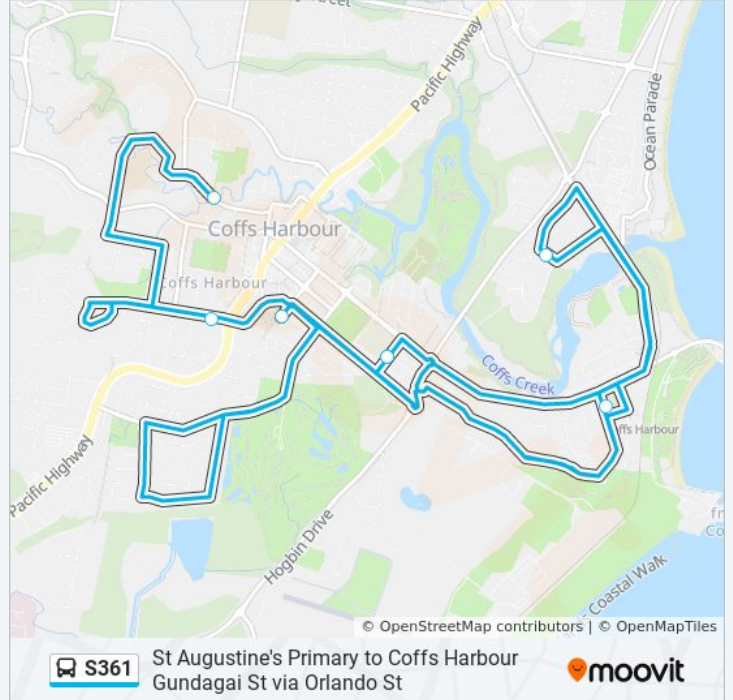

S361 time schedules and route maps are available in an offline PDF at moovitapp.com. Use the [Moovit App](#) to see live bus times, train schedule or subway schedule, and step-by-step directions for all public transit in Sydney.

[About Moovit](#) • [MaaS Solutions](#) • [Supported Countries](#) • [Mooviter Community](#)

© 2024 Moovit - All Rights Reserved

Check Live Arrival Times