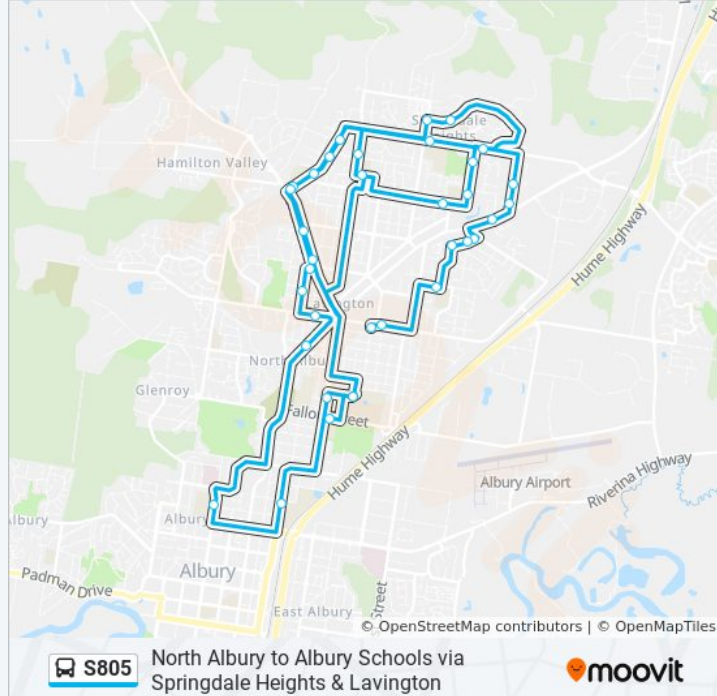

Curlew Cres

Mate St opp Glenly St

The Scots School, Young St

Albury High School, Kiewa St

Waugh Rd at Kokoda St

Union Rd at Buna St

Wahroonga Rd opp Sanders Rd

Buchhorn St at Urana Rd

Lavington Public School, Hague St

Kemp St opp Baranbale Way

Baranbale Way opp Springdale Heights Public School

Murray High School, Kaitlers Rd

Holy Spirit Primary School, Mutsch St

Xavier High School and St Anne's Primary School, Curlew Cres

Albury North Public School, Fallon St

S805 bus time schedules and route maps are available in an offline PDF at moovitapp.com. Use the [Moovit App](#) to see live bus times, train schedule or subway schedule, and step-by-step directions for all public transit in Sydney.

[About Moovit](#) • [MaaS Solutions](#) • [Supported Countries](#) • [Mooviter Community](#)

© 2024 Moovit - All Rights Reserved

Check Live Arrival Times