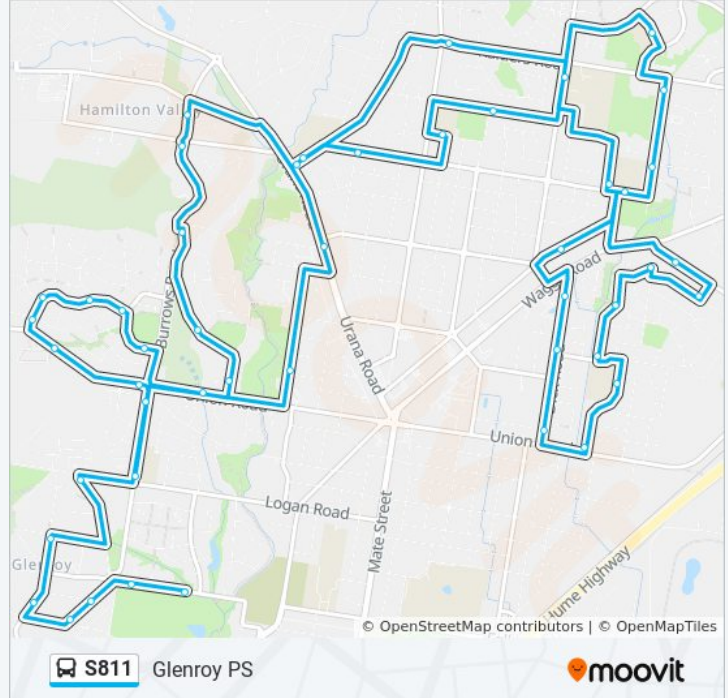

The S811 bus line Glenroy PS has one route. For regular weekdays, their operation hours are:

(1) Glenroy PS: 08:05

Use the Moovit App to find the closest S811 bus station near you and find out when is the next S811 bus arriving.

Direction: Glenroy PS

47 stops

[VIEW LINE SCHEDULE](#)

- Ryan Rd opp Captain Cook Dr
- Ryan Rd opp Bateman Pl
- Watson St opp Wilkinson St
- Watson St at Hodge St
- Tenbrink St after Hodge St
- Tenbrink St at Daniel St
- Chenery St at Logan St
- Burrows Rd opp Regina Ave
- Union Rd after Burrows Rd
- Union Rd at Ellerston Ave
- Wright St at Emma Way
- Wright St at Marimba Cct
- Wright St at Dumbrell Cct
- Wright St at Crawshaw Cres
- Crawshaw Cres opp Hallam St
- Union Rd opp John Ct
- Diggers Rd at Ellora Ct
- Reservoir Rd opp Sunwood Dr
- Reservoir Rd at Michelle Ave
- Burrows Rd at Pearsall St
- Burrows Rd before Centaur Rd
- Lavington Public School, Hague St

S811 bus Time Schedule

Glenroy PS Route Timetable:

Sunday	Not Operational
Monday	08:05
Tuesday	08:05
Wednesday	08:05
Thursday	08:05
Friday	08:05
Saturday	Not Operational

S811 bus Info

Direction: Glenroy PS

Stops: 47

Trip Duration: 55 min

Line Summary:

Kaitlers Rd after Prune St
 Murray High School, Kemp St
 Lavington East Public School, Daly St
 Griffith Rd opp Jason Ct
 Dick Rd at Boomerang Dr
 Dick Rd at Cheyenne Dr
 Nowland Ave opp Dick Rd
 Parkland Cres at Union Dr
 Hume Public School, Parkland Cres
 Dale Cres at Cheyenne Dr
 Dale Cres opp Tracy St
 Rose St opp Colley St
 Desmond St at Pine Ave
 Vickers Rd at Rose St
 Lavington East Public School, Douglas Rd
 Webb St opp McMaster Ave
 Webb St before Kaitlers Rd
 Springdale Heights Public School, Conargo Rd
 Schaefer St at Kotthoff St
 Holy Spirit Primary School, Mutsch St
 Douglas Rd at Parnall St
 Hague St opp Lavington Public School
 Urana Rd after Mcdonald Rd
 Eden St at Brown St
 Glenroy Public School, Burrows Rd