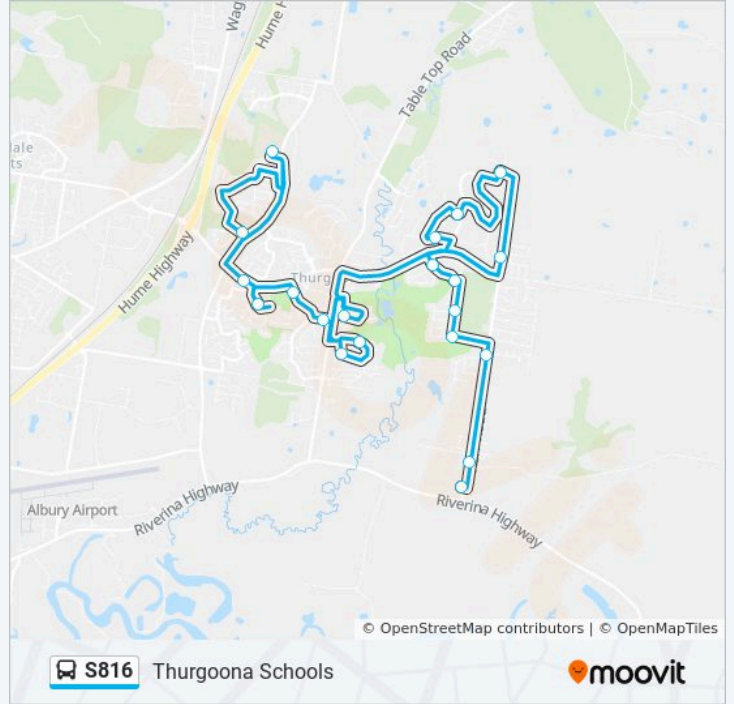

 **S816**

Thurgoona Schools

[Get The App](#)

The S816 bus line Thurgoona Schools has one route. For regular weekdays, their operation hours are:

(1) Thurgoona Schools: 08:00

Use the Moovit App to find the closest S816 bus station near you and find out when is the next S816 bus arriving.

Direction: Thurgoona Schools

20 stops

[VIEW LINE SCHEDULE](#)

Kerr Rd after Riverina Hwy
Kerr Rd after Knoble Rd
Kerr Rd opp Kerrford Dr
Pickworth St opp Forest Dr
Forest Dr at Whitton Dr
Fairway Gardens Rd after Forest Dr
Fairway Gardens Rd at Norman Way
Kerr Rd opp Yarrabee Dr
Hopwood Rd at Rosborough Ct
Lipsett Rd at Finlay Rd
Lobbe Rd after Davenport Rd
The Avenue opp The Fell
St Andrews Cct after Kingston Rd
St Andrews Cct at Stockton Ct
Kosciuszko Rd opp Thurgoona Community Centre
Thurgoona Skate Park, Bogong St
Thurgoona Public School, Bottlebrush St
Thurgoona Dr opp Kruse Rd
Trinity Anglican College Albury
Border Christian College, Ava Ave

S816 bus Time Schedule

Thurgoona Schools Route Timetable:

Sunday	Not Operational
Monday	08:00
Tuesday	08:00
Wednesday	08:00
Thursday	08:00
Friday	08:00
Saturday	Not Operational

S816 bus Info

Direction: Thurgoona Schools

Stops: 20

Trip Duration: 45 min

Line Summary:

S816 bus time schedules and route maps are available in an offline PDF at moovitapp.com. Use the Moovit App to see live bus times, train schedule or subway schedule, and step-by-step directions for all public transit in Sydney.