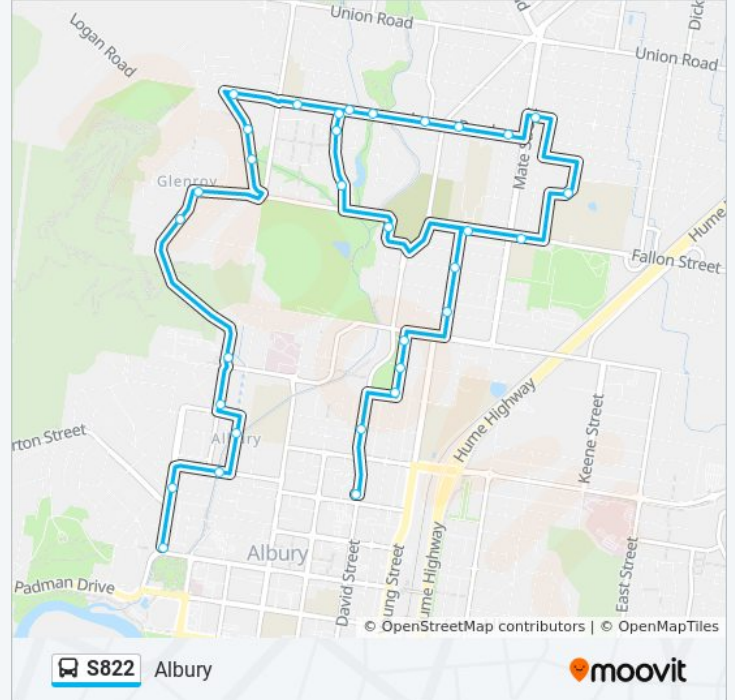

Direction: Albury

37 stops

[VIEW LINE SCHEDULE](#)

- St Patrick's Primary School, Kiewa St
- Albury Public School, Smollett St
- David St after Wilson St
- David St at Crisp St
- Billson Park Oval, Maccauley St
- Maccauley St opp Tribune St
- Maccauley St before North St
- Frauenfelder St at Smith St
- Frauenfelder St at Stephen St
- St James Cres opp Pioneer Cemetery
- Captain Cook Dr at Tahiti Pl
- Captain Cook Dr at Resolution St
- Logan Rd at Yensch Ave
- Logan Rd at Fairview Dr
- Logan Rd at Alemein Ave
- Logan St opp Duffy Cres
- Logan Rd at Sylvania Rd
- Wantigong St at Mate St
- Xavier High School and St Anne's Primary School, Curlew Cres
- Albury North Public School, Fallon St
- Fallon St opp James Fallon High School

Trip Duration: 50 min

Line Summary:

St James Cres opp Pioneer Cemetery

Captain Cook Dr at Tahiti Pl

Captain Cook Dr at Resolution St

Captain Cook Dr at Logan Rd

Logan Rd opp Glenroy Public School

Logan St at Chenery St

Chenery St at Nigel Ct

Chenery St opp Daniel St

Ryan Rd at Tenbrink St

Tenbrink St after Wilkinson St

Sackville St opp TAFE Albury Campus

Sackville St before Elm St

Jones St after Elm St

Wyse St at Edward St

Thurgoona St at Carrington St

Thurgoona St at Dean St

S822 bus time schedules and route maps are available in an offline PDF at moovitapp.com. Use the Moovit App to see live bus times, train schedule or subway schedule, and step-by-step directions for all public transit in Sydney.