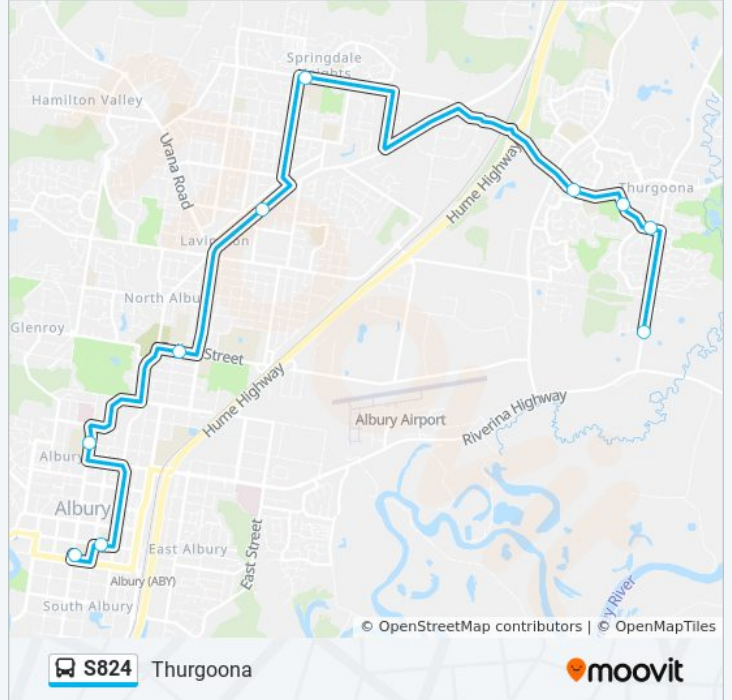

Direction: Thurgoona

9 stops

[VIEW LINE SCHEDULE](#)

St Patrick's Primary School, Kiewa St
Albury Public School, Smollett St
Albury High School, Kiewa St
James Fallon High School, Fallon St
Wagga Rd after Kaylock Rd
Kaitlers Rd opp Murray High School
Thurgoona Dr at Kruse Rd
Bogong St opp Thurgoona Skate Park
Thurgoona Community Centre, Kosciuszko Rd

S824 bus Time Schedule

Thurgoona Route Timetable:

Sunday	Not Operational
Monday	15:27
Tuesday	15:27
Wednesday	15:27
Thursday	15:27
Friday	15:27
Saturday	Not Operational

S824 bus Info

Direction: Thurgoona

Stops: 9

Trip Duration: 33 min

Line Summary:

S824 bus time schedules and route maps are available in an offline PDF at moovitapp.com. Use the Moovit App to see live bus times, train schedule or subway schedule, and step-by-step directions for all public transit in Sydney.

© 2024 Moovit - All Rights Reserved