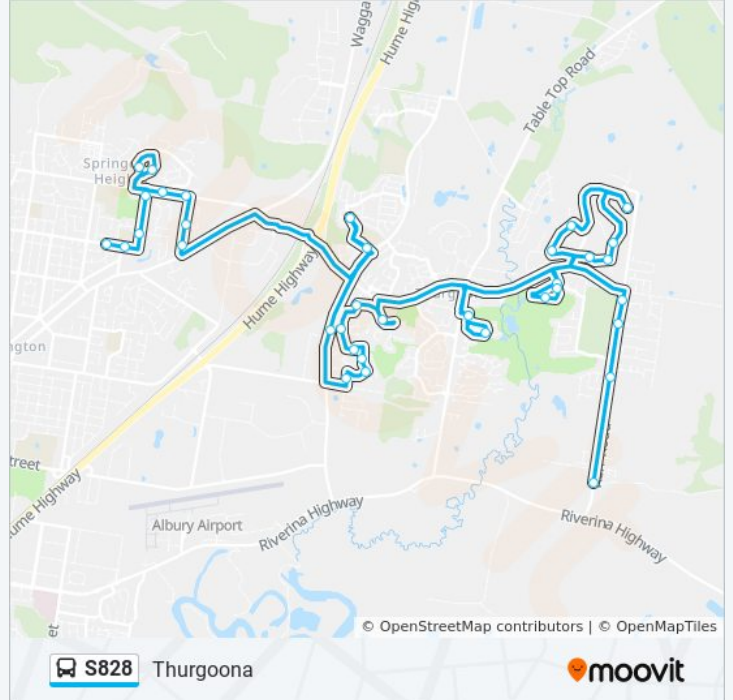

### Direction: Thurgoona

35 stops

[VIEW LINE SCHEDULE](#)

Lavington Public School, Hague St  
 Holy Spirit Primary School, Mutsch St  
 Douglas Rd opp Sandrina Dr  
 Lavington East Public School, Douglas Rd  
 Webb St opp McMaster Ave  
 Webb St before Kaitlers Rd  
 Springdale Heights Public School, Conargo Rd  
 Cardo Dr at Canara Pl  
 Kaitlers Rd before Algona Rd  
 Kaitlers Rd before Chafia Pl  
 Nagle Rd at Nicola Pl  
 Nagle Rd opp Waldner Ct  
 Ava Ave at Thornbill St  
 Border Christian College, Ava Ave  
 Elizabeth Mitchell Dr at Quandong Rd  
 Telopea St at Cassinia Ct  
 Dryandra Way opp Rosewood Ct  
 Hickory St at Manuka Ct  
 Kennedia St after Hickory St  
 Sugargum Rd at Snowgum Pl  
 Yellow Gum Way opp Ironbark Rd  
 Thurgoona Public School, Bottlebrush St

### S828 bus Info

**Direction:** Thurgoona

**Stops:** 35

**Trip Duration:** 57 min

**Line Summary:**

The Fell opp The Meadow  
The Avenue opp The Grove  
Newton Cct before Devlin Ct  
Davenport Rd at Lobbe Rd  
Davenport Rd at Nelson Ct  
Benzel Rd at Finlay Rd  
65 Bennett Rd  
Kerr Rd at Yarrabee Dr  
Kerr Rd at Thurgoona Dr  
Kerr Rd at Corriedale Ct  
Kerr Rd at Guy Pl  
Kerr Rd opp Woolshed Dr  
Kerr Rd at Knoble Rd

## Check Live Arrival Times