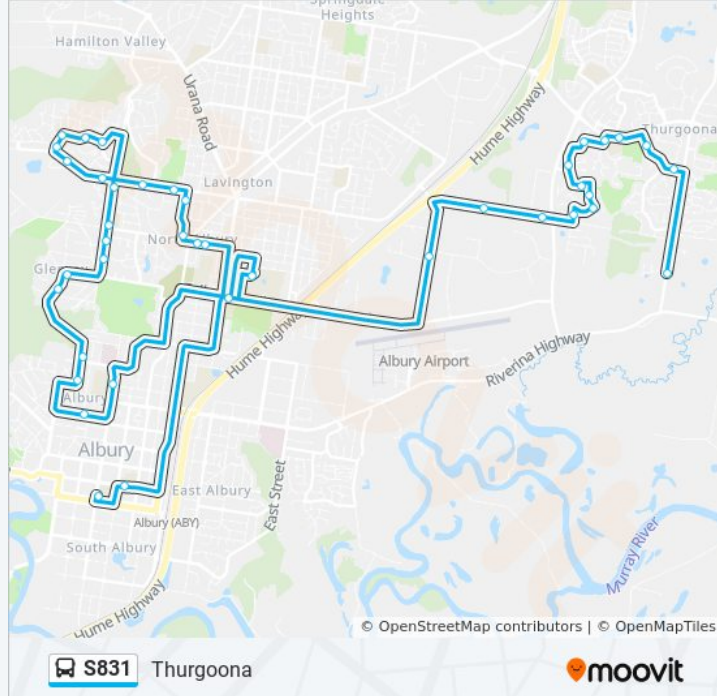

Tenbrink St after Wilkinson St

Sackville St opp TAFE Albury Campus

Sackville St before Elm St

Wyse St at Jones St

Albury High School, Kiewa St

Racecourse Rd after Dowling Ct

68 Corrys Rd

Corrys Rd before Elizabeth Mitchell Dr

Teloepa St at Cassinia Ct

Dryandra Way opp Rosewood Ct

Hickory St at Manuka Ct

Kennedia St after Hickory St

Sugargum Rd at Snowgum Pl

Yellow Gum Way opp Ironbark Rd

Bottlebrush St at Ironbark Rd

Thurgoona Dr opp Bottlebrush St

Bogong St opp Thurgoona Skate Park

Thurgoona Community Centre, Kosciuszko Rd

Table Top Rd opp Richmond Dr

S831 bus time schedules and route maps are available in an offline PDF at moovitapp.com. Use the [Moovit App](#) to see live bus times, train schedule or subway schedule, and step-by-step directions for all public transit in Sydney.

[About Moovit](#) • [MaaS Solutions](#) • [Supported Countries](#) • [Mooviter Community](#)

© 2024 Moovit - All Rights Reserved

Check Live Arrival Times