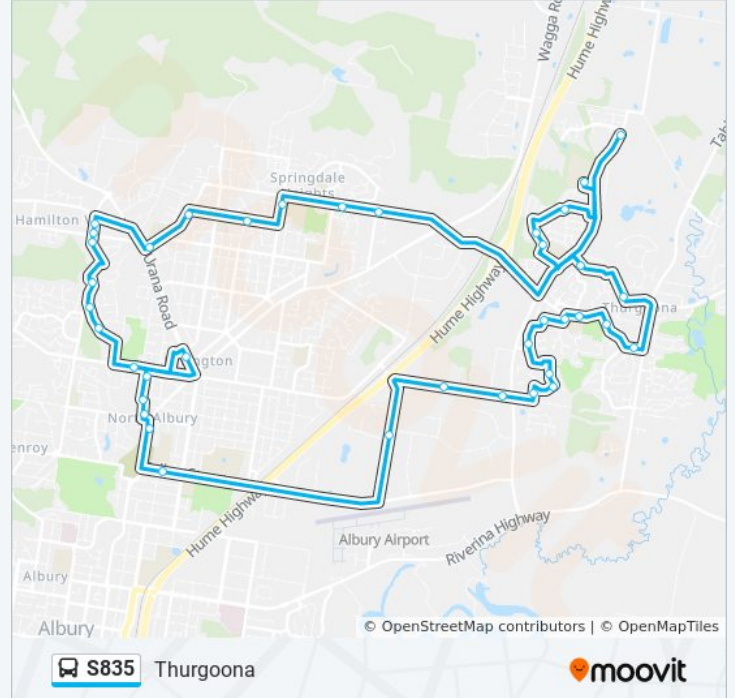

Direction: Thurgoona

36 stops

[VIEW LINE SCHEDULE](#)

- Trinity Anglican College Albury
- Kaitlers Rd at Nagle Rd
- Kaitlers Rd before Webb St
- Murray High School, Kemp St
- Schaefer St at Kotthoff St
- Hague St at Schaefer St
- Hague St opp Lavington Public School
- Burrows Rd after Centaur Rd
- Burrows Rd before Pearsall St
- Reservoir Rd at Michelle Ave
- Reservoir Rd at Briardale Rd
- Reservoir Rd at Sunwood Dr
- Union Rd opp Mardross Ct
- Alemein Ave at Tarakan Ave
- Alemein Ave opp North Albury Sports Club
- Alemein Ave at Alemein Ct
- Waugh Rd opp Caroline Ave
- James Fallon High School, Fallon St
- Racecourse Rd after Dowling Ct
- 68 Corrys Rd
- Corrys Rd before Elizabeth Mitchell Dr
- Teloepa St at Cassinia Ct

Trip Duration: 55 min

Line Summary:

Dryandra Way opp Rosewood Ct

Hickory St at Manuka Ct

Sugargum Rd at Snowgum Pl

Yellow Gum Way opp Ironbark Rd

Bottlebrush St at Ironbark Rd

Thurgoona Dr opp Bottlebrush St

Bogong St opp Thurgoona Skate Park

Thurgoona Community Centre, Kosciuszko Rd

Shuter Ave opp Thurgoona Plaza

Hartigan St before Winnel Ct

Ava Ave at Songlark Cres

Ava Ave at Thornbill St

Whitebox Cct opp Honeyeater Cct

Elizabeth Mitchell Dr at Stanton Dr

S835 bus time schedules and route maps are available in an offline PDF at moovitapp.com. Use the Moovit App to see live bus times, train schedule or subway schedule, and step-by-step directions for all public transit in Sydney.