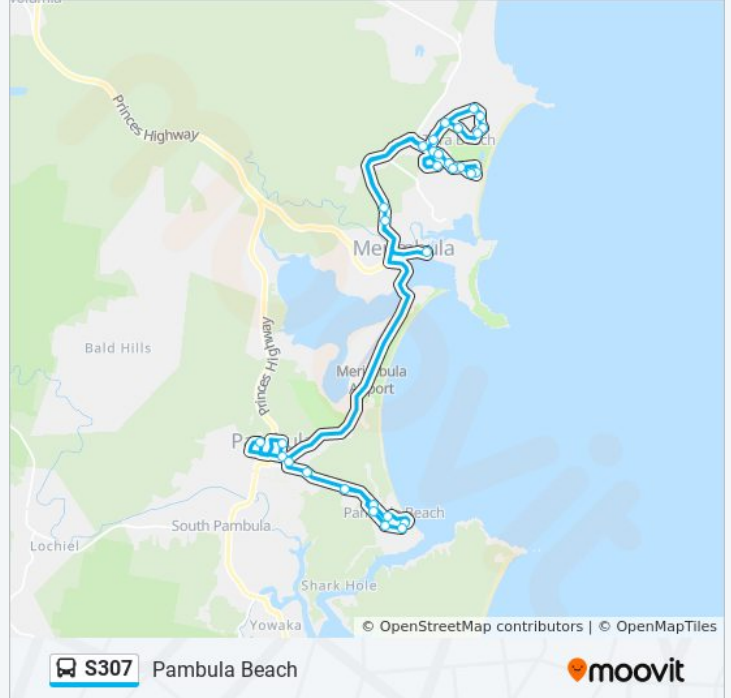

The S307 bus line Pambula Beach has one route. For regular weekdays, their operation hours are:

(1) Pambula Beach: 15:00

Use the Moovit App to find the closest S307 bus station near you and find out when is the next S307 bus arriving.

Direction: Pambula Beach

31 stops

[VIEW LINE SCHEDULE](#)

- Merimbula Public School, Randolph St
- Tura Beach Shopping Centre, Tura Beach Dr
- Golf Cct at Tristania Ct
- 49 Golf Cct
- Golf Cct opp Forest Ct
- Golf Cct opp Hakea Pl
- Hakea Pl opp Telopea Cres
- Pacific Way at The Peninsula
- 18 Golf Circuit
- Tura Beach Dr after Cassia Pl
- Tura Beach Dr after The Fairway
- Tura Beach Dr at Acacia Cres
- Tura Cct opp Caldly Pl
- Surf Cir at Banksia Ct
- Tura Beach Dr after Surf Cir
- Tura Beach Dr at Nolan Dr
- Nolan Dr opp High Cres
- 114 Old Tathra Rd
- Sapphire Coast Dr at Old Tathra Rd
- Pambula Public School, Oregon St
- Pambula Hospital, Merimbola St
- Toallo St before Ives St

Stops: 31

Trip Duration: 68 min

Line Summary:

Pambula Tennis Club, Narregol St

Bullara St at Dingo St

45 Pambula Beach Rd

Pambula Beach Rd at Culgoa Cres

Winnunga St at Turtle Dove Lane

Kanangra St opp Jinjera Pde

Jinjera Pde opp Club Ave

Culgoa Cres at Gwainurra Gr

Sapphire Aquatic Centre, Pambula Beach Rd

S307 bus time schedules and route maps are available in an offline PDF at moovitapp.com. Use the Moovit App to see live bus times, train schedule or subway schedule, and step-by-step directions for all public transit in Sydney.