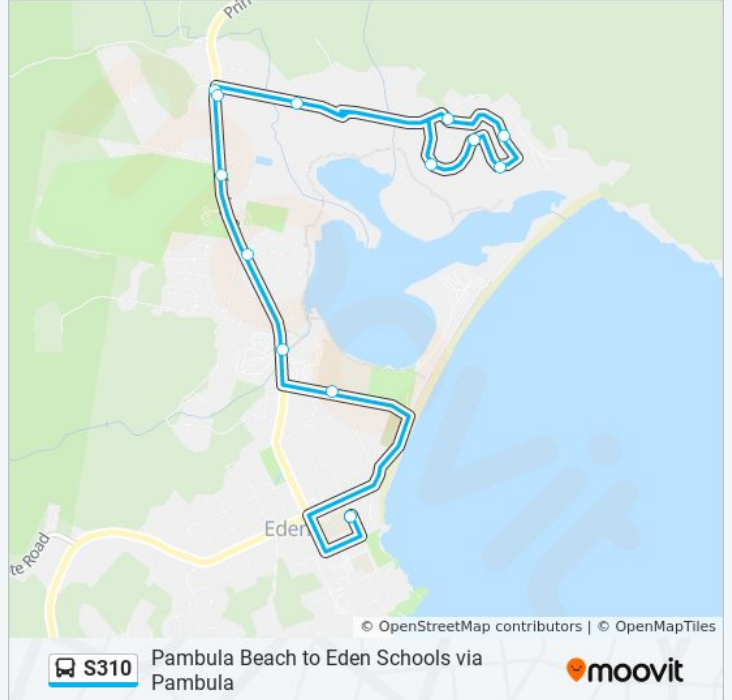

S310 bus time schedules and route maps are available in an offline PDF at moovitapp.com. Use the Moovit App to see live bus times, train schedule or subway schedule, and step-by-step directions for all public transit in Sydney.

© 2024 Moovit - All Rights Reserved