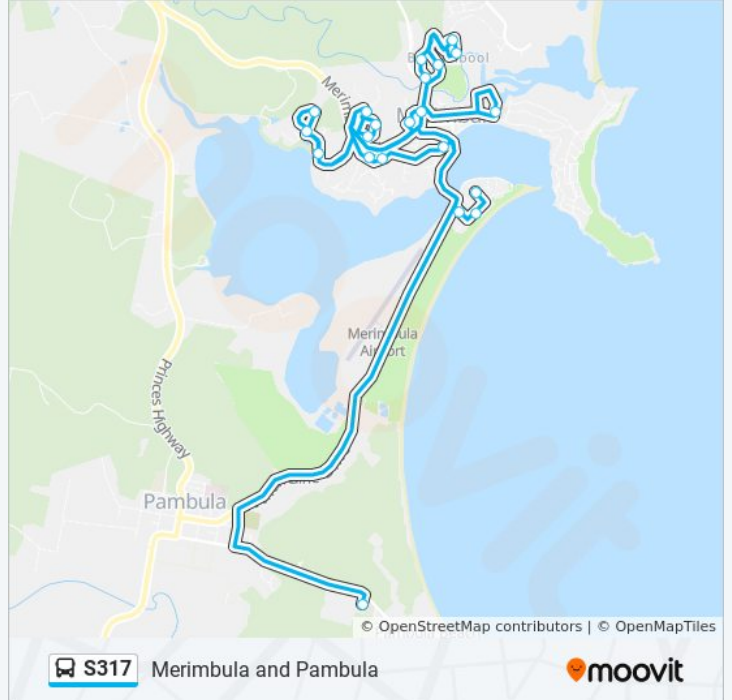

The S317 bus line Merimbula and Pambula has one route. For regular weekdays, their operation hours are:

(1) Merimbula and Pambula: 08:00

Use the Moovit App to find the closest S317 bus station near you and find out when is the next S317 bus arriving.

Direction: Merimbula and Pambula

21 stops

[VIEW LINE SCHEDULE](#)

- Marine Pde at Chapman Ave
- Merimbula Netball Courts, Ocean Dr
- Dunns Lane before Arthur Kaine Dr
- Beverley St after Sapphire Cres
- 15 Beverley St
- Beverley St opp Wildewoods Ct
- Kowara Cres at Illawong Hts
- Merimbula Tennis Courts, Kalinda St
- Yarrowood Ave after Berrambool Dr
- Yarrowood Ave opp Hollis Ct
- Garden Cir after Berrambool Dr
- 22 Garden Cir
- 38 Berrambool Dr
- Merimbula Public School, Randolph St
- Lakewood Dr opp Salmon Ct
- Mulloway Cct at Lakewood Dr
- 41 Mulloway Cct
- Monaro St opp Doyle Pl
- Monaro St opp Tantawangalo St
- Monaro St at Kyeamba St
- Lumen Christi Catholic College West

Stops: 21

Trip Duration: 55 min

Line Summary:

S317 bus time schedules and route maps are available in an offline PDF at moovitapp.com. Use the Moovit App to see live bus times, train schedule or subway schedule, and step-by-step directions for all public transit in Sydney.

© 2024 Moovit - All Rights Reserved