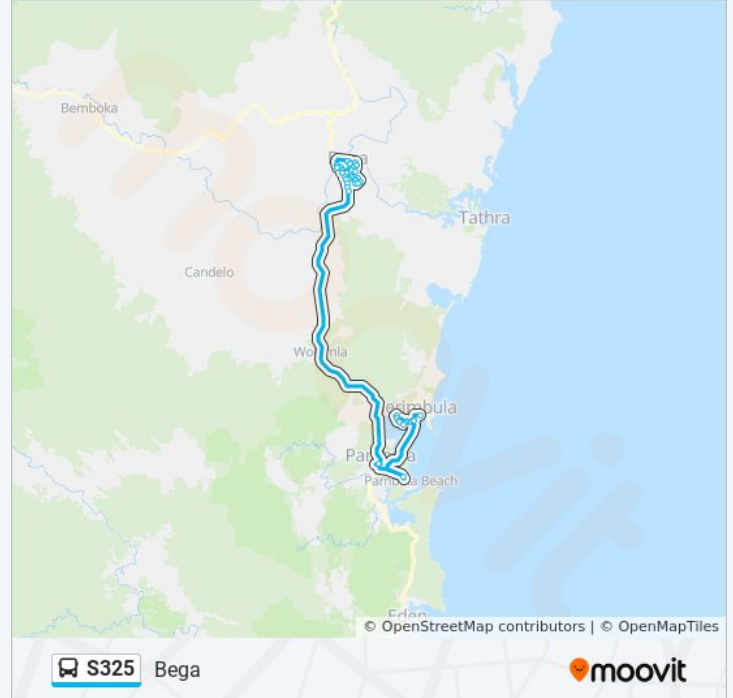

**Direction: Bega**

59 stops

[VIEW LINE SCHEDULE](#)

Merimbula Public School, Randolph St

Monaro St before Ocean View Ave

Monaro St at John Cl

Monaro St at Tantawangalo St

Bellbird Cres after Tantawangalo St

**Direction:** Bega

**Stops:** 59

**Trip Duration:** 108 min

**Line Summary:**

Newtown Rd opp St Patrick's Primary School

McKee Dr at Koolgarra Dr

Ravenswood St after Gowing Ave

Ravenswood St opp Stevenson St

Howard Ave after Glen Mia Dr

Howard Ave before East St

Rawlinson St at Thawa Cl

Laws Dr at Game Cres

Lynjohn Dr opp Laws Dr

Lynjohn Dr at Auckland St

McKee Dr at Koolgarra Dr

Ravenswood St after Gowing Ave

Ravenswood St opp Stevenson St

High St after Meringo St

High St before Valley St

Valley St at Kooringal Pl

Bega Valley Public School, Bega St

Church St at Carp St

Casuarina, Bega St

East St before Carp St