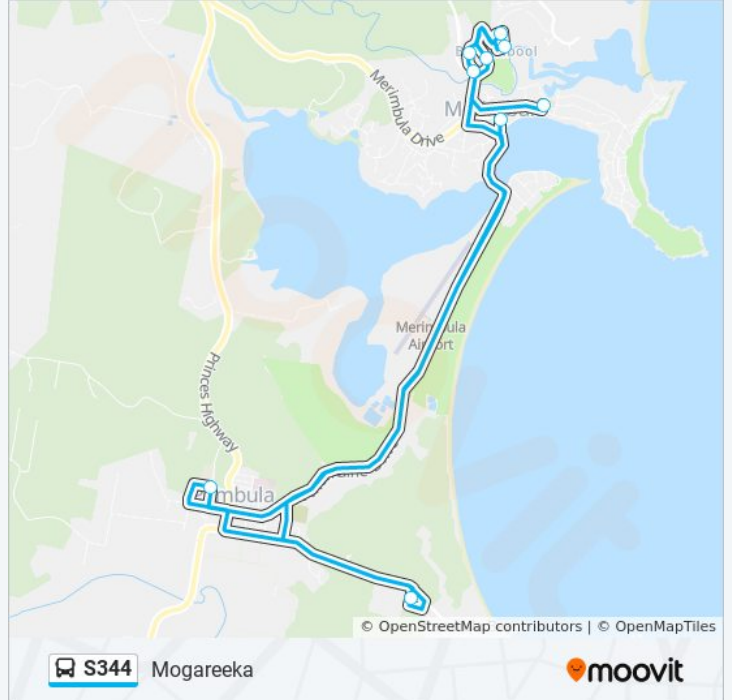

 **S344**

Mogareeka

Get The App

The S344 bus line Mogareeka has one route. For regular weekdays, their operation hours are:

(1) Mogareeka: 15:00

Use the Moovit App to find the closest S344 bus station near you and find out when is the next S344 bus arriving.

Direction: Mogareeka

9 stops

[VIEW LINE SCHEDULE](#)

Merimbula Public School, Randolph St

Yarrowood Ave after Berrambool Dr

Yarrowood Ave opp Hollis Ct

Garden Cir after Berrambool Dr

22 Garden Cir

38 Berrambool Dr

Lumen Christi Catholic College West

Pambula Public School, Oregon St

Hylands Corner, Market St

S344 bus Time Schedule

Mogareeka Route Timetable:

Sunday	Not Operational
Monday	15:00
Tuesday	15:00
Wednesday	15:00
Thursday	15:00
Friday	15:00
Saturday	Not Operational

S344 bus Info

Direction: Mogareeka

Stops: 9

Trip Duration: 40 min

Line Summary:

S344 bus time schedules and route maps are available in an offline PDF at moovitapp.com. Use the Moovit App to see live bus times, train schedule or subway schedule, and step-by-step directions for all public transit in Sydney.