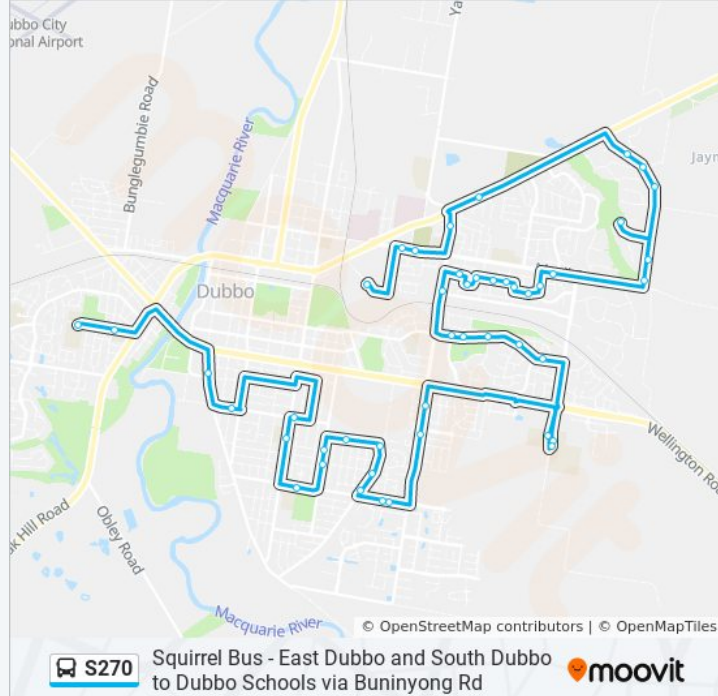

Whealers Lane at Cobbity Ave

Dubbo Gardens Retirement Village, Wheelers Lane

Boundary Rd at Jonquil Ct

Margaret Cres at Laughton St

Margaret Cres before High St

High St at Bennett St

High St at Palmer St

Palmer St at Lovett Ave

Dubbo College South Campus, Boundary Rd

Fitzroy St after Boundary Rd

Dubbo South Public School, Fitzroy St

St Laurences Primary School, Tamworth St

Goode St at Jubilee St

Fitzroy St at Goode St

Bishop St at Gipps St

Bishop St at James St

Darling St before Cobra St

Whylandra St opp Elizabeth Lane

Dubbo West Public School, East St

Dubbo College Delroy Campus, East St

St Pius X Primary School, East St

S270 bus time schedules and route maps are available in an offline PDF at moovitapp.com. Use the Moovit App to see live bus times, train schedule or subway schedule, and step-by-step directions for all public transit in Sydney.

© 2024 Moovit - All Rights Reserved