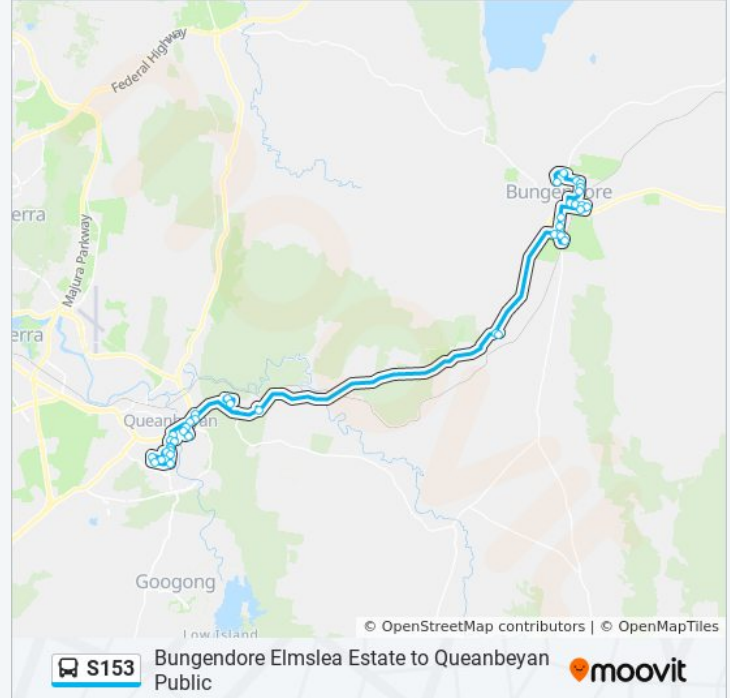

The S153 bus line Bungendore Elmslea Estate to Queanbeyan Public has one route. For regular weekdays, their operation hours are:

(1) Queanbeyan East PS: 07:38

Use the Moovit App to find the closest S153 bus station near you and find out when is the next S153 bus arriving.

**Stops:** 40

**Trip Duration:** 64 min

**Line Summary:**

Beaumont Cres before Ridgeway Rd

Bungendore Rd after Warroo St

St Gregory's Primary School, Molonglo St

Booth St after Molonglo St

Atkinson St at Macquoid St

Cooma St opp Hayes St

Cooma St at Lowe St

Queanbeyan Public School, Isabella St

Queanbeyan City Council, Crawford St

Bungendore Rd before Yass Rd

Queanbeyan East Public School, Mulloon St

S153 bus time schedules and route maps are available in an offline PDF at [moovitapp.com](https://moovitapp.com). Use the Moovit App to see live bus times, train schedule or subway schedule, and step-by-step directions for all public transit in Sydney.

© 2024 Moovit - All Rights Reserved