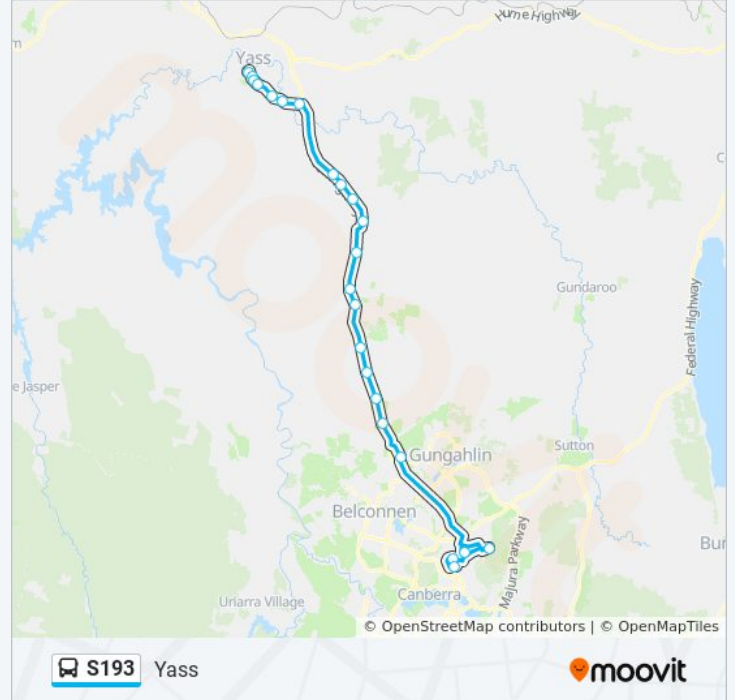

 **S193**

Yass

Get The App

The S193 bus line Yass has one route. For regular weekdays, their operation hours are:

(1) Yass: 15:10

Use the Moovit App to find the closest S193 bus station near you and find out when is the next S193 bus arriving.

Direction: Yass

26 stops

[VIEW LINE SCHEDULE](#)

- Turner PS
- Boronia Dr St Josephs PS
- Goodwin St Lyneham High School
- St Michaels PS Tyrell Cct
- Kaleen PS School Grounds
- Alberga St after Brunswick Cct
- UC High School Kaleen School Grounds
- Gladstone St Hall
- Barton Hwy opp Spring Range Rd
- Barton Hwy at Rolfe Rd
- Barton Hwy at Kaveney's Rd
- Barton Hwy opp Munday's Lane
- Barton Hwy after Casuarina Lane
- Barton Hwy opp Gooda Creek Rd
- Barton Hwy at McIntosh Cct
- Barton Hwy opp Jones Park Rest Area
- 3685 Barton Hwy
- Barton Hwy at Longrail Gully Rd
- Barton Hwy after Gounyan Rd
- Yass Valley Way after Yass River Rd
- Yass Valley Way at Dog Trap Rd
- Yass Valley Way opp Glover Dr

S193 bus Time Schedule

Yass Route Timetable:

Sunday	Not Operational
Monday	15:10
Tuesday	15:10
Wednesday	15:10
Thursday	15:10
Friday	15:10
Saturday	Not Operational

S193 bus Info

Direction: Yass

Stops: 26

Trip Duration: 104 min

Line Summary:

Comur St at MacDonald St

Yass Visitors Information Centre, Comur St

Lead St before Comur St

Yass Town Coach Stop, Rossi St

S193 bus time schedules and route maps are available in an offline PDF at moovitapp.com. Use the Moovit App to see live bus times, train schedule or subway schedule, and step-by-step directions for all public transit in Sydney.