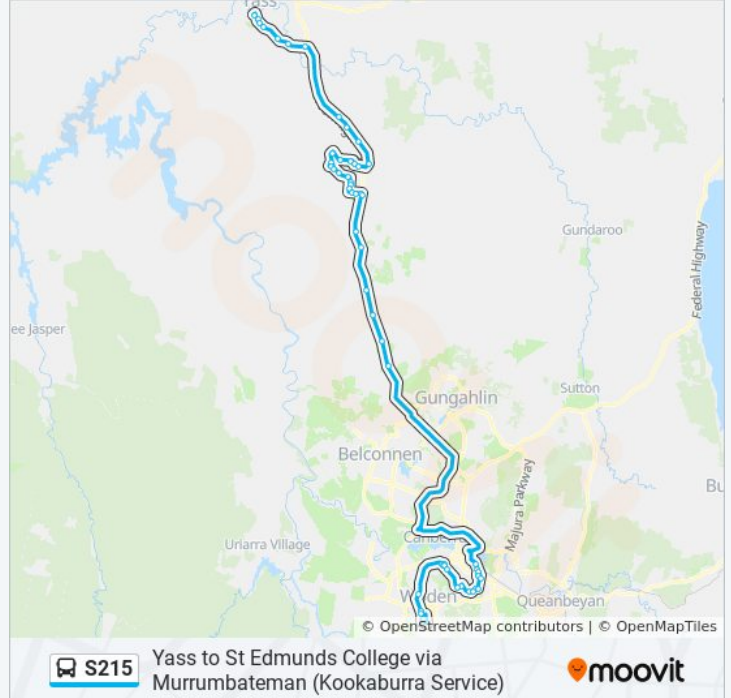

Stops: 37

Trip Duration: 96 min

Line Summary:

[S215 bus Line Map](#)

Barton Hwy opp Tallawong Cl

Barton Hwy after Spring Range Rd

Novar St after Kintore Cr

Novar St before Weston St

S215 bus Time Schedule

Yass Route Timetable:

Sunday	Not Operational
Monday	15:15
Tuesday	15:15
Wednesday	15:15
Thursday	15:15
Friday	15:15
Saturday	Not Operational

S215 bus Info

Direction: Yass

Stops: 53

Trip Duration: 110 min

Line Summary:

Carnegie Cr before Caley Cr
Carnegie Cr before Captain Cook Cr
Captain Cook Cr before Jerrabomberra Av
St Edmunds College McMillan Cr
Wentworth Av before Dawes St
Wentworth Av opp Old Bus Depot Markets
Barton Hwy opp Spring Range Rd
Barton Hwy at Rolfe Rd
Barton Hwy at Kaveney's Rd
Barton Hwy opp Munday's Lane
Barton Hwy after Casuarina Lane
Barton Hwy opp Gooda Creek Rd
Barton Hwy at McIntosh Cct
McIntosh Cct opp Kinsman Dr
McIntosh Cct at Scrubby Lane
McIntosh Cct opp George St
McIntosh Cct at Acacia Way
McIntosh Cct opp Sylvia St
McIntosh Cct opp Nirta Dr
Isabel Dr before McIntosh Cct
Merryville Dr opp Suffolk Ave
Merryville Dr opp Dorset Dr
Merryville Dr at Charolais Pl
Merryville Dr at Clydesdale Cl
Merryville Dr at Thoroughbred Dr
Merryville Dr at Barley Pl
Merryville Dr opp Governor Dr
Merryville Dr at Shiraz Pl
Murrumbateman Cemetery, South St
Barton Hwy opp Jones Park Rest Area
3685 Barton Hwy
Barton Hwy at Longrail Gully Rd
Barton Hwy after Gounyan Rd

Yass Valley Way after Yass River Rd

Yass Valley Way at Dog Trap Rd

Yass Valley Way opp Glover Dr

Comur St at MacDonald St

Yass Visitors Information Centre, Comur St

Lead St before Comur St

Yass Town Coach Stop, Rossi St