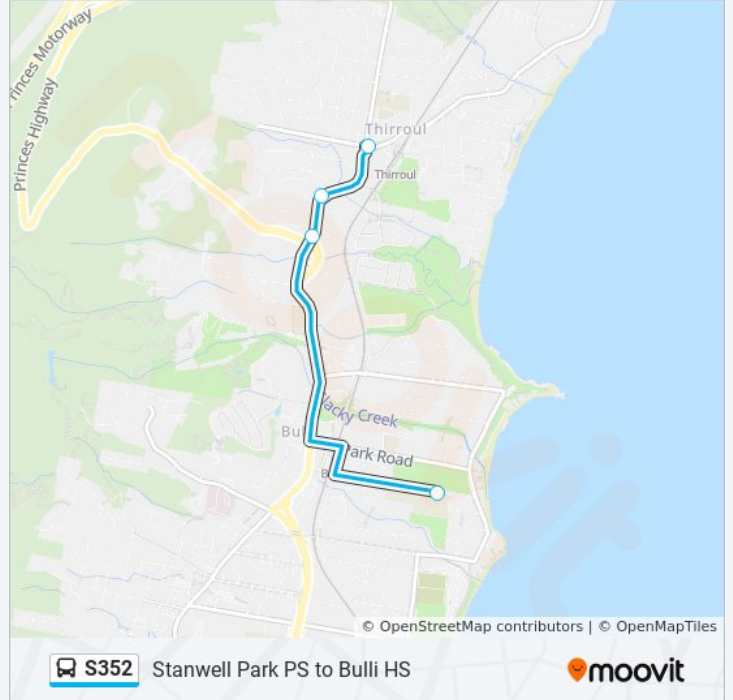

S352 bus time schedules and route maps are available in an offline PDF at moovitapp.com. Use the [Moovit App](#) to see live bus times, train schedule or subway schedule, and step-by-step directions for all public transit in Sydney.

[About Moovit](#) • [MaaS Solutions](#) • [Supported Countries](#) • [Mooviter Community](#)

© 2024 Moovit - All Rights Reserved

Check Live Arrival Times