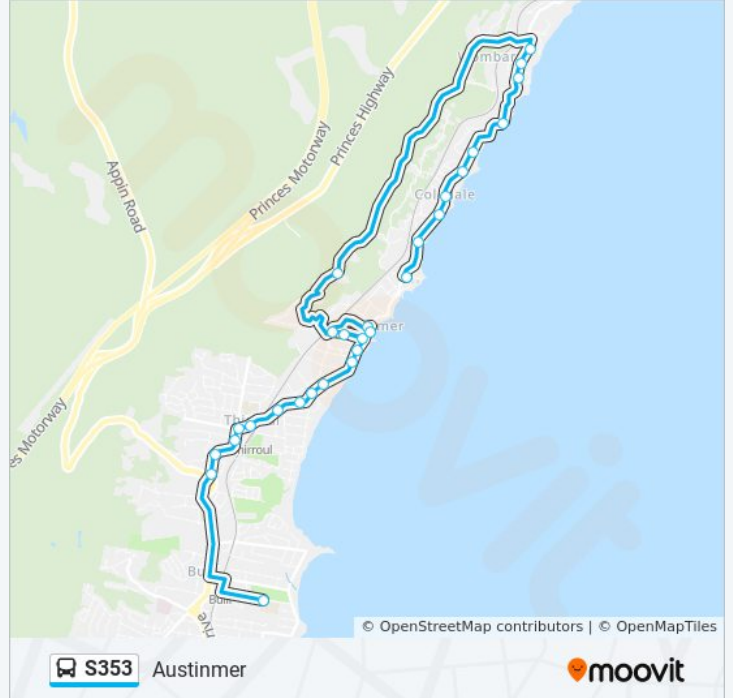

Direction: Austinmer

29 stops

[VIEW LINE SCHEDULE](#)

- Waniora Public School, Ursula Rd
- Lawrence Hargrave Dr opp Hewitts Ave
- Lawrence Hargrave Dr after Prince St
- Lawrence Hargrave Dr at Lachlan St
- George St at Lawrence Hargrave Dr
- Thirroul Comm Centre & Library
- Thirroul Plaza, Lawrence Hargrave Dr
- Thirroul Fire Station, Lawrence Hargrave Dr
- Lawrence Hargrave Dr at Cochrane Rd
- Lawrence Hargrave Dr before Henley Rd
- Lawrence Hargrave Dr after Mountain Rd
- Lawrence Hargrave Dr at Kennedy Rd
- Moore St at Lawrence Hargrave Dr
- Moore St at Slade St
- Moore St opp Austinmer Station
- Austinmer Public School, The Grove
- Austinmer Beach, Lawrence Hargrave Dr
- Moore St opp Austinmer Station
- Buttenshaw Dr opp Buttenshaw Pl
- Lawrence Hargrave Dr opp 518
- Lawrence Hargrave Dr opp Broadridge St
- Lawrence Hargrave Dr opp Wombarra Bowling

S353 bus Info

Direction: Austinmer

Stops: 29

Trip Duration: 18 min

Line Summary:

Club

Lawrence Hargrave Dr opp Coledale Hospital

Lawrence Hargrave Dr opp Hemsley Pl

Coledale Public School, Lawrence Hargrave Dr

Lawrence Hargrave Dr at Northcote St

Sharky Beach, Lawrence Hargrave Dr

Frew Memorial Park, Lawrence Hargrave Dr

Lawrence Hargrave Dr after Headland Ave

Direction: Bulli High School

Stops: 6

Trip Duration: 25 min

Line Summary:

Direction: Buttenshaw Dr

16 stops

[VIEW LINE SCHEDULE](#)

Waniora Public School, Ursula Rd

Lawrence Hargrave Dr opp Hewitts Ave