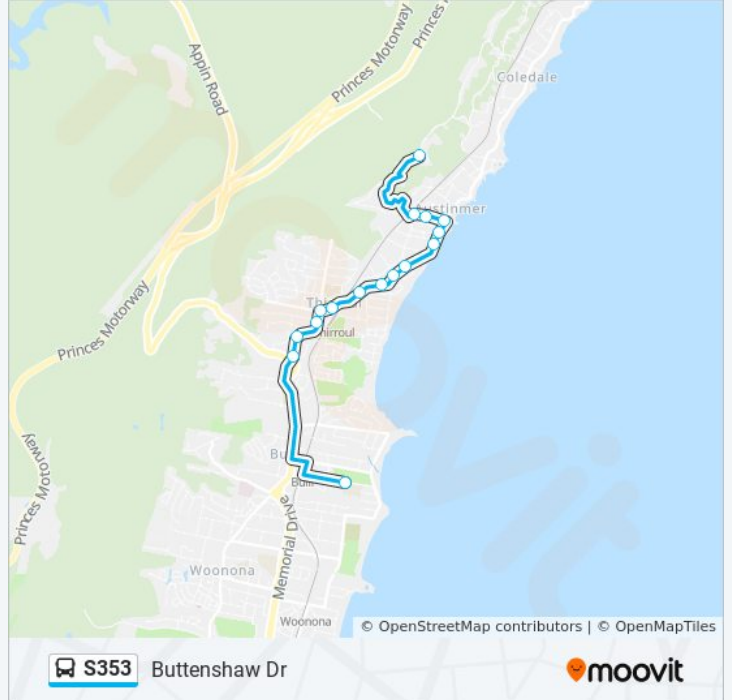

S353 bus time schedules and route maps are available in an offline PDF at moovitapp.com. Use the [Moovit App](#) to see live bus times, train schedule or subway schedule, and step-by-step directions for all public transit in Sydney.

[About Moovit](#) • [MaaS Solutions](#) • [Supported Countries](#) • [Mooviter Community](#)

© 2024 Moovit - All Rights Reserved

Check Live Arrival Times