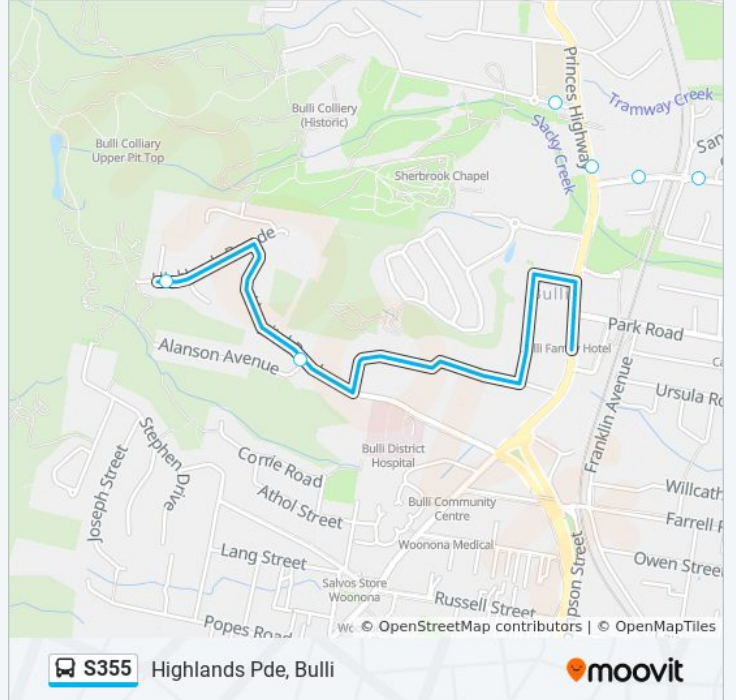

S355 bus time schedules and route maps are available in an offline PDF at moovitapp.com. Use the Moovit App to see live bus times, train schedule or subway schedule, and step-by-step directions for all public transit in Sydney.

© 2024 Moovit - All Rights Reserved