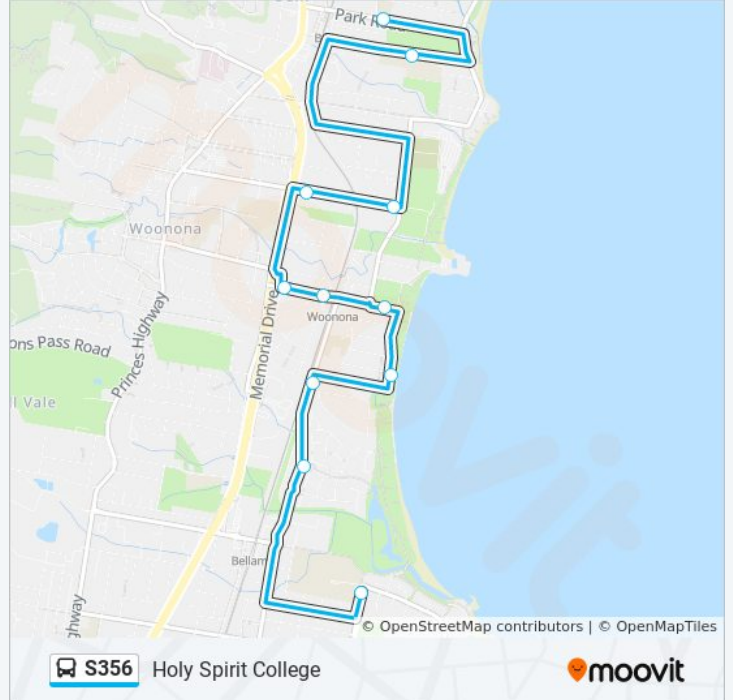

**Direction: Bulli High School**

9 stops

[VIEW LINE SCHEDULE](#)

- Pioneer Dr at Henry Fry Pl
- Dorrigo Ave before Beach Dr
- Beach Dr at Robertson Rd
- Park Rd opp Lighthouse Drive Park
- Woonona Station, Park Rd
- Park Rd before Mitchell Rd
- Carrington St after Campbell St
- St Joseph's Primary School, Park Rd
- Waniora Public School, Ursula Rd

## Direction: Holy Spirit College

11 stops

[VIEW LINE SCHEDULE](#)

St Joseph's Primary School, Park Rd

Waniora Public School, Ursula Rd

Campbell St after Carrington St

Campbell St after Mehaffey St

Park Rd at Thompson St

Park Rd opp Woonona Station

Lighthouse Drive Park, Park Rd

Beach Dr opp Robertson Rd

Railway Pde after Dorrigo Ave

Pioneer Rd opp Edward Corrigan Cl

Holy Spirit College, Cawley St

## S356 bus Info

**Direction:** Holy Spirit College

**Stops:** 11

**Trip Duration:** 25 min

**Line Summary:**

S356 bus time schedules and route maps are available in an offline PDF at [moovitapp.com](https://moovitapp.com). Use the [Moovit App](#) to see live bus times, train schedule or subway schedule, and step-by-step directions for all public transit in Sydney.