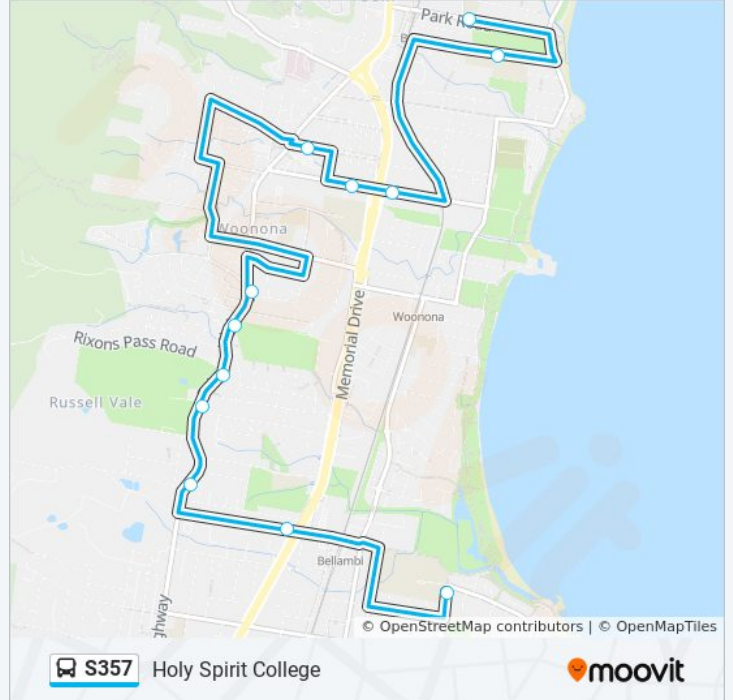

Direction: Bulli High School

11 stops

[VIEW LINE SCHEDULE](#)

Gladstone St opp Lavender St
Bellambi Station, Union St
Princes Hwy after Broker St
Princes Hwy opp Collaery Rd
Princes Hwy at Rixons Pass Rd
Princes Hwy opp Hollymount Park
Princes Hwy opp Hale St
Princes Hwy at Gray St
Campbell St after Robert St
St Joseph's Primary School, Park Rd
Waniora Public School, Ursula Rd

Stops: 11

Trip Duration: 27 min

Line Summary:

Direction: Holy Spirit College

12 stops

[VIEW LINE SCHEDULE](#)

- St Joseph's Primary School, Park Rd
- Waniora Public School, Ursula Rd
- Campbell St after Mehaffey St
- Campbell St opp Robert St
- Russell St before Haddon Lane
- Princes Hwy at Hale St
- Hollymount Park, Princes Hwy
- Princes Hwy opp Rixons Pass Rd
- Princes Hwy before Collaery Rd
- Princes Hwy opp Broker St
- Bellambi Lane before Memorial Dr
- Holy Spirit College, Cawley St

S357 bus Time Schedule

Holy Spirit College Route Timetable:

Sunday	Not Operational
Monday	15:00
Tuesday	15:00
Wednesday	15:00
Thursday	15:00
Friday	15:00
Saturday	Not Operational

S357 bus Info

Direction: Holy Spirit College

Stops: 12

Trip Duration: 30 min

Line Summary:

S357 bus time schedules and route maps are available in an offline PDF at moovitapp.com. Use the [Moovit App](#) to see live bus times, train schedule or subway schedule, and step-by-step directions for all public transit in Sydney.