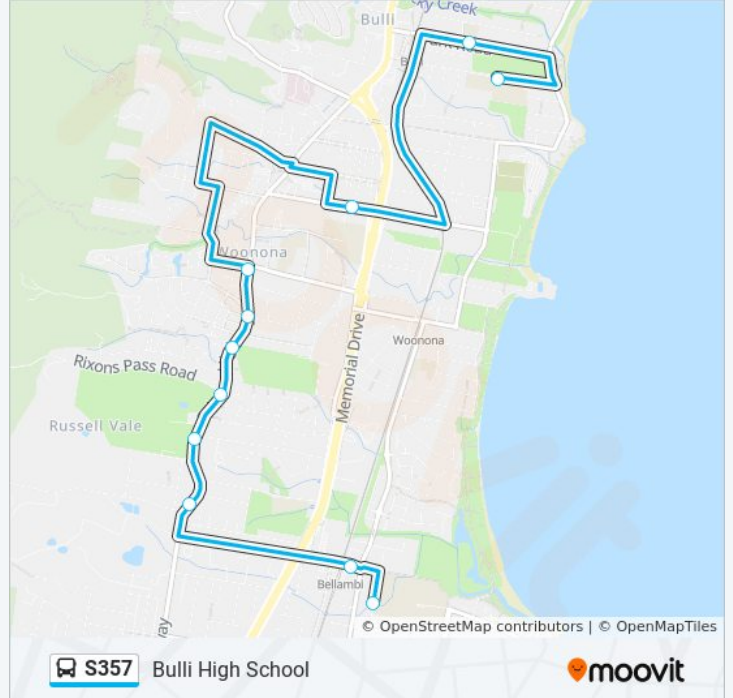

Direction: Bulli High School

11 stops

[VIEW LINE SCHEDULE](#)

Gladstone St opp Lavender St
Bellambi Station, Union St
Princes Hwy after Broker St
Princes Hwy opp Collaery Rd
Princes Hwy at Rixons Pass Rd
Princes Hwy opp Hollymount Park
Princes Hwy opp Hale St
Princes Hwy at Gray St
Campbell St after Robert St
St Joseph's Primary School, Park Rd
Waniora Public School, Ursula Rd

S357 bus Time Schedule

Bulli High School Route Timetable:

Sunday	Not Operational
Monday	08:30
Tuesday	08:30
Wednesday	08:30
Thursday	08:30
Friday	08:30
Saturday	Not Operational

S357 bus Info

Direction: Bulli High School

Stops: 11

Trip Duration: 27 min

Line Summary:

Direction: Holy Spirit College

12 stops

[VIEW LINE SCHEDULE](#)

- St Joseph's Primary School, Park Rd
- Waniora Public School, Ursula Rd
- Campbell St after Mehaffey St
- Campbell St opp Robert St
- Russell St before Haddon Lane
- Princes Hwy at Hale St
- Hollymount Park, Princes Hwy
- Princes Hwy opp Rixons Pass Rd
- Princes Hwy before Collaery Rd
- Princes Hwy opp Broker St
- Bellambi Lane before Memorial Dr
- Holy Spirit College, Cawley St