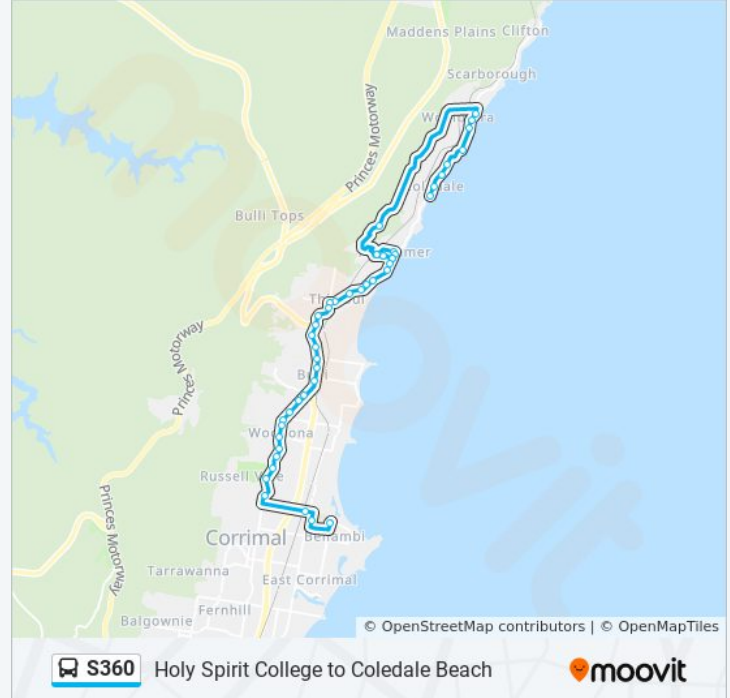

George St at Lawrence Hargrave Dr

Thirroul Comm Centre & Library

Thirroul Plaza, Lawrence Hargrave Dr

Thirroul Fire Station, Lawrence Hargrave Dr

Lawrence Hargrave Dr at Cochrane Rd

Lawrence Hargrave Dr before Henley Rd

Lawrence Hargrave Dr after Mountain Rd

Lawrence Hargrave Dr at Kennedy Rd

Moore St at Lawrence Hargrave Dr

Moore St at Slade St

Moore St opp Austinmer Station

Austinmer Public School, The Grove

Austinmer Beach, Lawrence Hargrave Dr

Moore St at Lawrence Hargrave Dr

Moore St at Slade St

Moore St opp Austinmer Station

Buttenshaw Dr opp Buttenshaw Pl

Lawrence Hargrave Dr opp 518

Lawrence Hargrave Dr opp Broadridge St

Lawrence Hargrave Dr opp Wombarra Bowling Club

Lawrence Hargrave Dr opp Coledale Hospital

Lawrence Hargrave Dr opp Hemsley Pl

Coledale Public School, Lawrence Hargrave Dr

Lawrence Hargrave Dr at Northcote St

Sharky Beach, Lawrence Hargrave Dr

S360 bus time schedules and route maps are available in an offline PDF at moovitapp.com. Use the [Moovit App](#) to see live bus times, train schedule or subway schedule, and step-by-step directions for all public transit in Sydney.

[About Moovit](#) • [MaaS Solutions](#) • [Supported Countries](#) • [Mooviter Community](#)

© 2024 Moovit - All Rights Reserved

Check Live Arrival Times