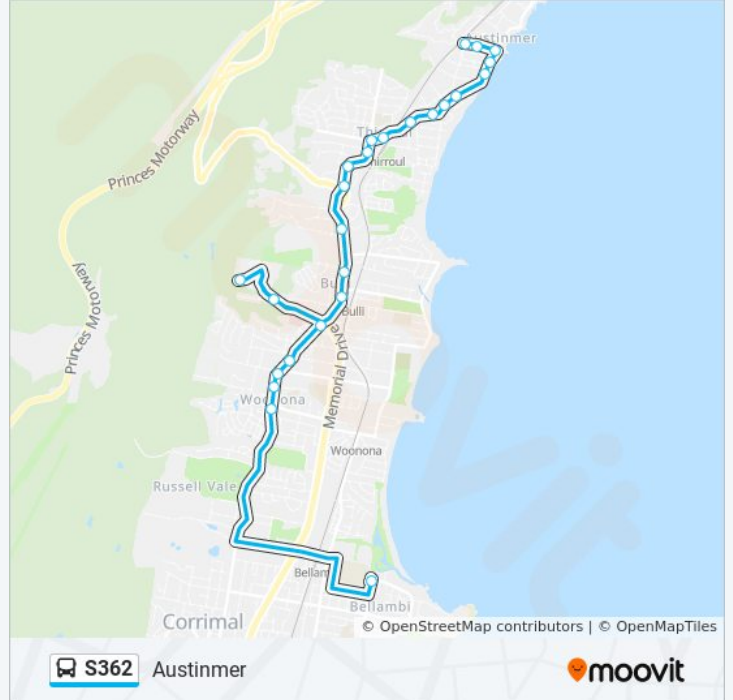

Direction: Austinmer

26 stops

[VIEW LINE SCHEDULE](#)

- Holy Spirit College, Cawley St
- Princes Hwy at Gray St
- Princes Hwy opp Woonona-Bulli RSL Memorial Club
- Princes Hwy at Popes Rd
- Princes Hwy before Hillcrest Ave
- Princes Hwy before Hospital Rd
- Hospital Rd at Alanson Ave
- Highlands Pde at Sturt Pl
- Hospital Rd at Organs Rd
- Bulli Heritage Hotel, Princes Hwy
- Bulli Bowling Club, Princes Hwy
- Bulli Public School, Princes Hwy
- Lawrence Hargrave Dr opp Hewitts Ave
- Lawrence Hargrave Dr after Prince St
- Lawrence Hargrave Dr at Lachlan St
- George St at Lawrence Hargrave Dr
- Thirroul Comm Centre & Library
- Thirroul Plaza, Lawrence Hargrave Dr
- Thirroul Fire Station, Lawrence Hargrave Dr
- Lawrence Hargrave Dr at Cochrane Rd
- Lawrence Hargrave Dr before Henley Rd

Stops: 26

Trip Duration: 30 min

Line Summary:

Lawrence Hargrave Dr after Mountain Rd

Lawrence Hargrave Dr at Kennedy Rd

Moore St at Lawrence Hargrave Dr

Moore St at Slade St

Moore St opp Austinmer Station