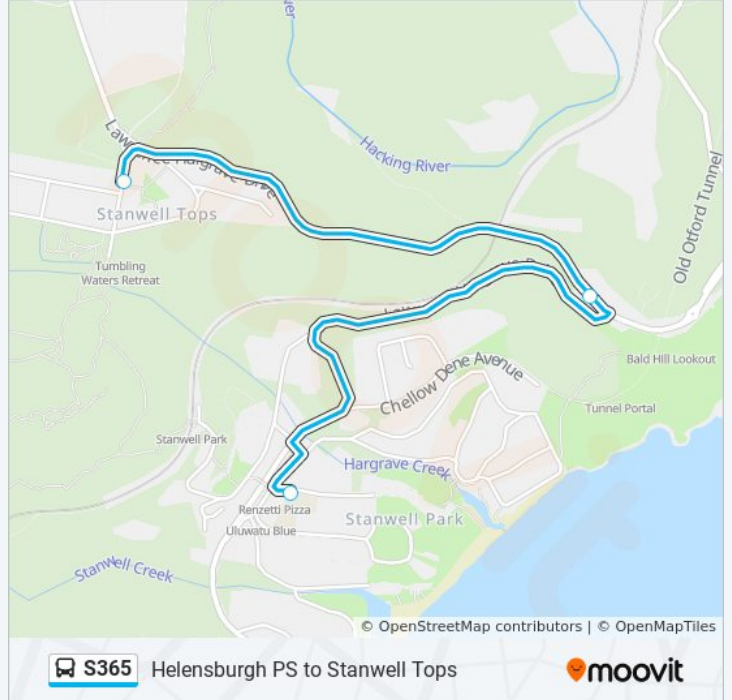

Direction: Stanwell Park

14 stops

[VIEW LINE SCHEDULE](#)

- Helensburgh Station
- Helensburgh Public School, Fletcher St
- Parkes St at Hume Dr
- Parkes St opp Cowper St
- Walker St before Whitty Rd
- Walker St at Merrigong Pl
- Walkers St after Tarawa Rd
- Longview Cres after Southview Ave
- Bendena Gardens at Stonehaven Rd
- Bendena Gardens opp Plateau Rd
- Annesley Ave opp Stirling St
- Stonehaven Rd at Annesley Ave
- Lawrence Hargrave Dr before Otford Rd
- Lawrence Hargrave Dr at Station St

Stops: 14

Trip Duration: 26 min

Line Summary:

S365 Helensburgh PS to Stanwell Tops

Direction: Stanwell Tops

3 stops

[VIEW LINE SCHEDULE](#)

Station St opp Watergum Gr

Lawrence Hargrave Dr after Otford Rd

Stonehaven Rd opp Annesley Ave

S365 bus Time Schedule

Stanwell Tops Route Timetable:

Sunday	Not Operational
Monday	15:12
Tuesday	15:12
Wednesday	15:12
Thursday	15:12
Friday	15:12
Saturday	Not Operational

S365 bus Info

Direction: Stanwell Tops

Stops: 3

Trip Duration: 5 min

Line Summary:

S365 bus time schedules and route maps are available in an offline PDF at moovitapp.com. Use the Moovit App to see live bus times, train schedule or subway schedule, and step-by-step directions for all public transit in Sydney.