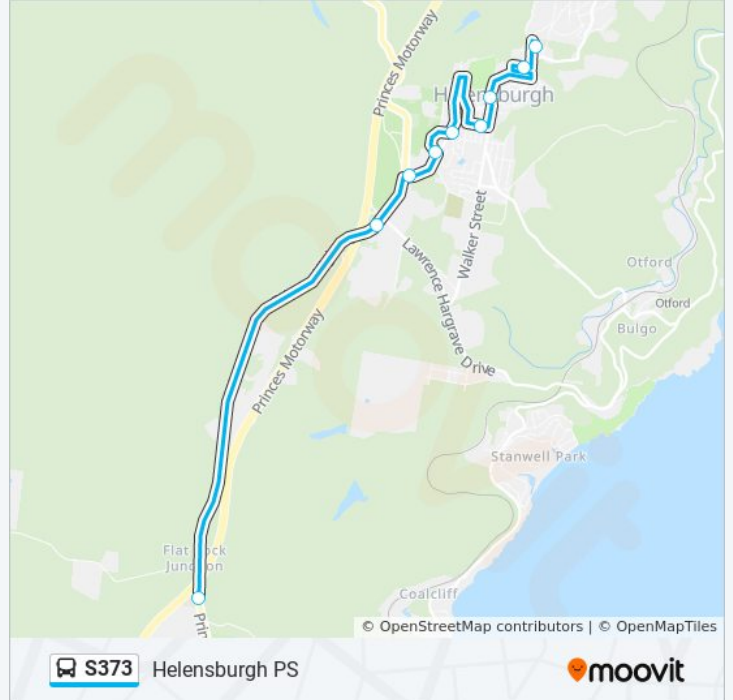

 **S373**

Helensburgh PS

Get The App

The S373 bus line Helensburgh PS has one route. For regular weekdays, their operation hours are:

(1) Helensburgh PS: 08:10

Use the Moovit App to find the closest S373 bus station near you and find out when is the next S373 bus arriving.

Direction: Helensburgh PS

9 stops

[VIEW LINE SCHEDULE](#)

- Met School, Maddens Plains
- Princes Hwy before Lawrence Hargrave Dr
- Parkes St after Princes Hwy
- Rajani Rd after Parkes St
- Parkes St at Horan St
- Lilyvale St after Stuart St
- Helensburgh Pool, Walker St
- Holy Cross Primary School, McMillan St
- Helensburgh Public School, Fletcher St

S373 bus Time Schedule

Helensburgh PS Route Timetable:

Sunday	Not Operational
Monday	08:10
Tuesday	08:10
Wednesday	08:10
Thursday	08:10
Friday	08:10
Saturday	Not Operational

S373 bus Info

Direction: Helensburgh PS

Stops: 9

Trip Duration: 23 min

Line Summary:

S373 bus time schedules and route maps are available in an offline PDF at moovitapp.com. Use the [Moovit App](#) to see live bus times, train schedule or subway schedule, and step-by-step directions for all public transit in Sydney.