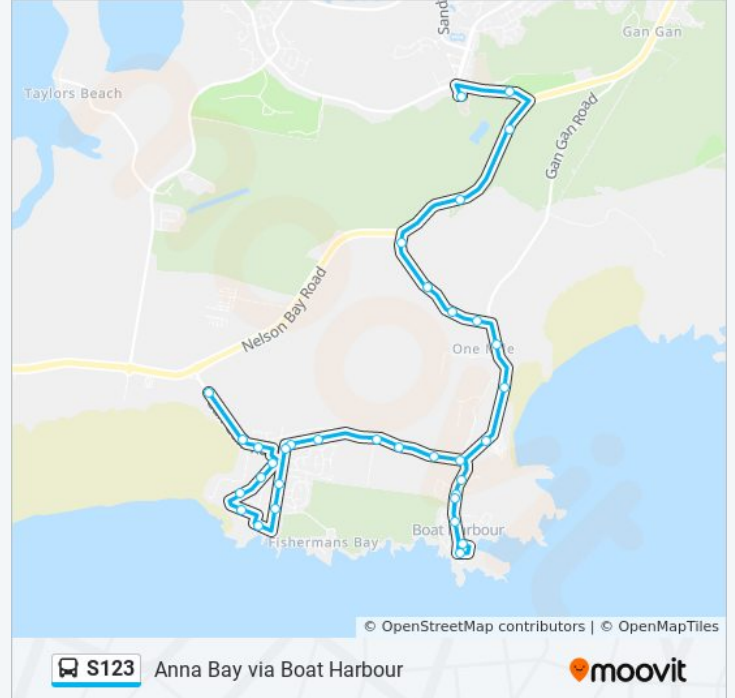

### S123 bus Info

**Direction:** Anna Bay via Boat Harbour

**Stops:** 34

**Trip Duration:** 25 min

**Line Summary:**

Gan Gan Rd before Morna Point Rd  
 Morna Point Rd after Gan Gan Rd  
 Morna Point Rd opp Davidson St  
 Morna Point Rd before Fishermans Bay Rd  
 Ocean Ave before Pacific Ave  
 Fitzroy St after Pacific Ave  
 Robinson St before Campbell Ave  
 41 Campbell Ave  
 Margaret St before Cromarty Cres  
 Gan Gan Rd before James Paterson St  
 Gan Gan Rd after James Paterson St  
 Gan Gan Rd opp 31