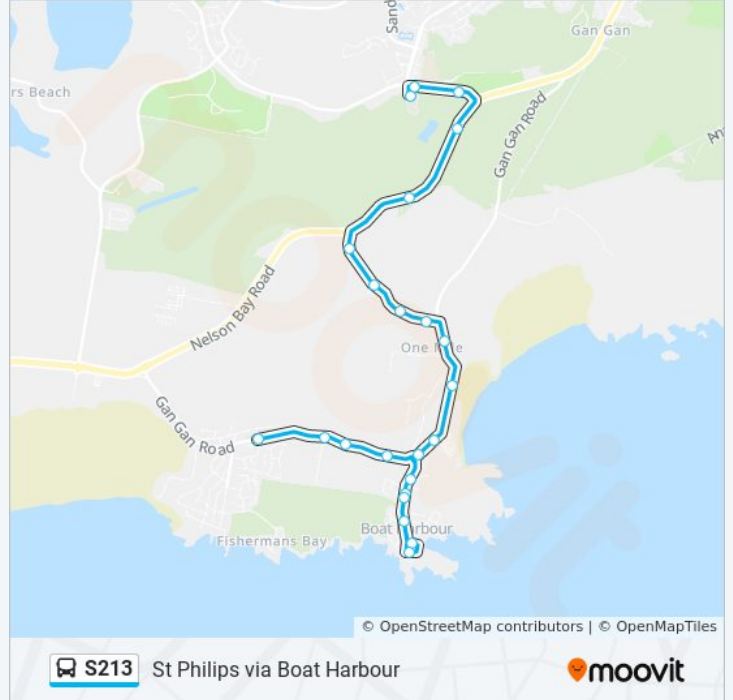

The S213 bus line St Philips via Boat Harbour has one route. For regular weekdays, their operation hours are:

(1) St Philips via Boat Harbour: 15:08

Use the Moovit App to find the closest S213 bus station near you and find out when is the next S213 bus arriving.

**Direction: St Philips via Boat Harbour**

23 stops

[VIEW LINE SCHEDULE](#)

- Anna Bay Public School, Gan Gan Rd
- Gan Gan Rd opp Clark St
- Gan Gan Rd opp 304
- 351 Gan Gan Rd
- Blanch St before Emerald Cl
- Blanch St after Emerald Cl
- Kingsley Dr at The Mainsail
- Kingsley Dr at Noamunga St
- Boat Harbour Tennis Courts, Blanch St
- Blanch St before Castaway Cl
- Gan Gan Rd after Koala Pl
- Gan Gan Rd opp One Mile Beach Holiday Park
- Gan Gan Rd before Eucalyptus Dr
- Gan Gan Rd opp Middlerock Holiday Park
- Frost Rd after Gan Gan Rd
- Frost Rd before Saltbush Ave
- Frost Rd at Robert Connel Cl
- Seawinds Village, Frost Rd
- Nelson Bay Rd opp 4738
- Nelson Bay Rd opp Gan Gan Army Camp
- Salamander Way opp Tomaree Aquatic Centre
- St Phillips Christian College, Salamander Way

**S213 bus Time Schedule**

St Philips via Boat Harbour Route Timetable:

Sunday	Not Operational
Monday	15:08
Tuesday	15:08
Wednesday	Not Operational
Thursday	Not Operational
Friday	Not Operational
Saturday	Not Operational

**S213 bus Info**

**Direction:** St Philips via Boat Harbour

**Stops:** 23

**Trip Duration:** 17 min

**Line Summary:**

S213 bus time schedules and route maps are available in an offline PDF at [moovitapp.com](https://moovitapp.com). Use the [Moovit App](#) to see live bus times, train schedule or subway schedule, and step-by-step directions for all public transit in Sydney.