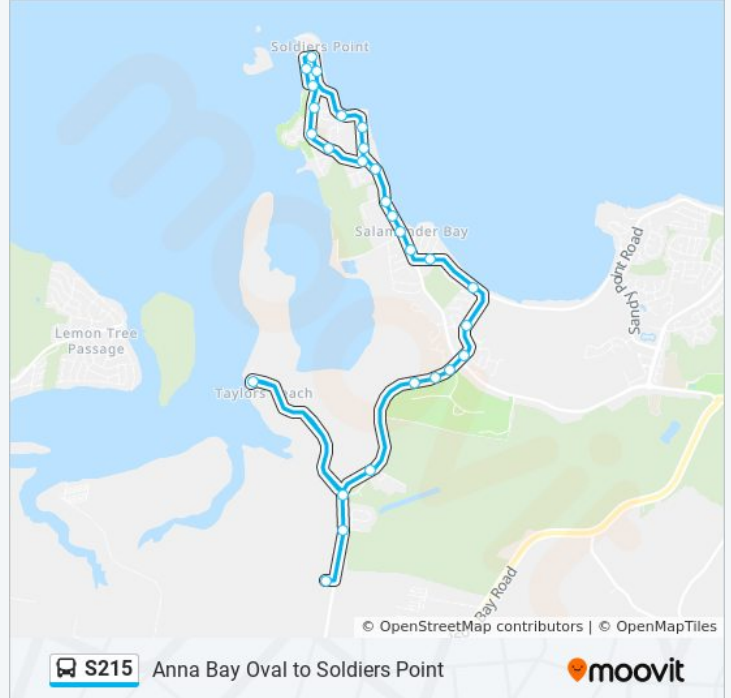

The S215 bus line Anna Bay Oval to Soldiers Point has one route. For regular weekdays, their operation hours are:

(1) Soldiers Point: 16:02

Use the Moovit App to find the closest S215 bus station near you and find out when is the next S215 bus arriving.

**Direction: Soldiers Point**

28 stops

[VIEW LINE SCHEDULE](#)

- Port Stephens Coaches Depot, Port Stephens Dr
- Port Stephens Dr opp Sky Cl
- Port Stephens Dr before Taylors Beach Rd
- Taylor Rd at Albert St
- Port Stephens Dr opp Trades Ct
- Port Stephens Dr after Diere Point Rd
- Port Stephens Dr before Kanimbla Dr
- Port Stephens Dr after Kanimbla Dr
- Port Stephens Dr after Soldiers Point Rd
- Port Stephens Dr at Muller St
- Foreshore Dr before Wanda Ave
- Foreshore Dr opp Randall Dr
- Soldiers Point Rd opp Monkley Ave
- Soldiers Point Rd after Diemars Rd
- 212 Soldiers Point Rd
- Soldiers Point Rd before Fleet St
- Soldiers Point Rd opp Seaview Cres
- Big4 Soldiers Point Holiday Park, Soldiers Point Rd
- Soldiers Point Rd after Redman Pl
- Soldiers Point Rd before Ash St
- Brown Ave after Cromarty Rd
- Sunset Bvd before Resthaven Ave

**S215 bus Time Schedule**

Soldiers Point Route Timetable:

Sunday	Not Operational
Monday	16:02
Tuesday	16:02
Wednesday	16:02
Thursday	16:02
Friday	16:02
Saturday	Not Operational

**S215 bus Info**

**Direction:** Soldiers Point

**Stops:** 28

**Trip Duration:** 22 min

**Line Summary:**

Thou Walla Sunset Retreat, Ridgeway Ave  
Soldiers Point Rd opp Soldiers Point Shops  
Cromarty Rd at Elk St  
Soldiers Point Public School, Cromarty Rd  
Bagnall Ave before Ash St  
Bagnall Ave before Soldiers Point Rd