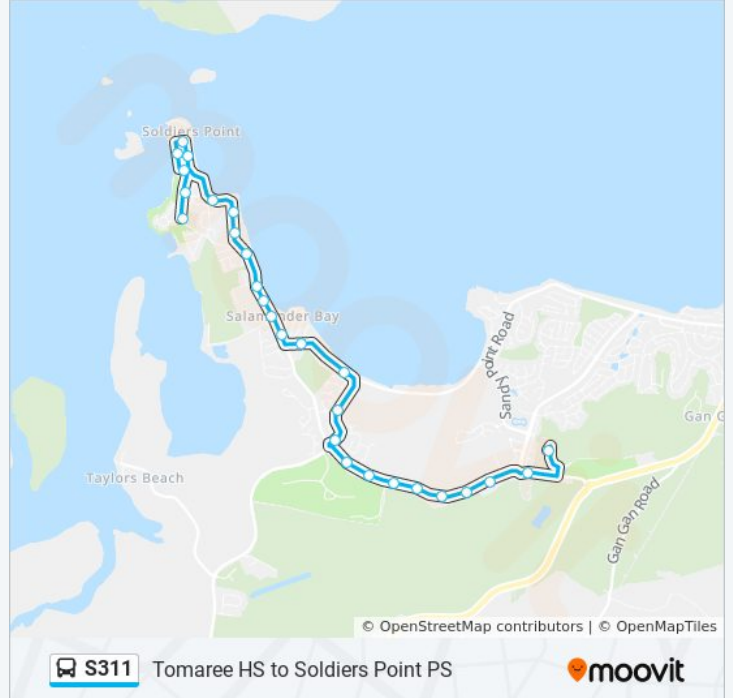

Sunset Bvd before Resthaven Ave

Thou Walla Sunset Retreat, Ridgeway Ave

Soldiers Point Rd opp Soldiers Point Shops

Cromarty Rd at Elk St

Soldiers Point Public School, Cromarty Rd

S311 bus time schedules and route maps are available in an offline PDF at moovitapp.com. Use the [Moovit App](#) to see live bus times, train schedule or subway schedule, and step-by-step directions for all public transit in Sydney.

[About Moovit](#) • [MaaS Solutions](#) • [Supported Countries](#) • [Mooviter Community](#)

© 2024 Moovit - All Rights Reserved

Check Live Arrival Times