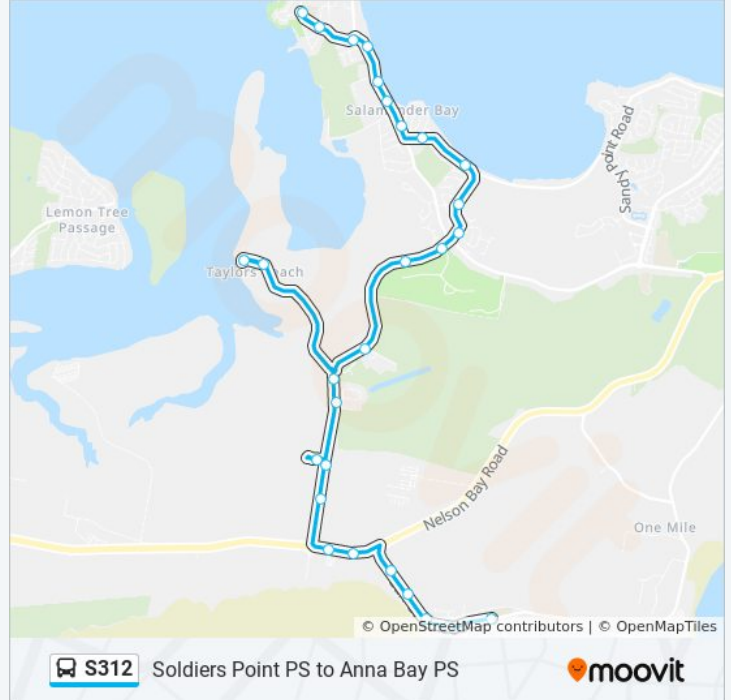

David Grahams Golf Complex, Nelson Bay Rd

31 Gan Gan Rd

67 Gan Gan Rd

Gan Gan Rd opp James Paterson St

Gan Gan Rd before Campbell Ave

Anna Bay Public School, Gan Gan Rd

S312 bus time schedules and route maps are available in an offline PDF at moovitapp.com. Use the [Moovit App](#) to see live bus times, train schedule or subway schedule, and step-by-step directions for all public transit in Sydney.

[About Moovit](#) • [MaaS Solutions](#) • [Supported Countries](#) • [Mooviter Community](#)

© 2024 Moovit - All Rights Reserved

Check Live Arrival Times