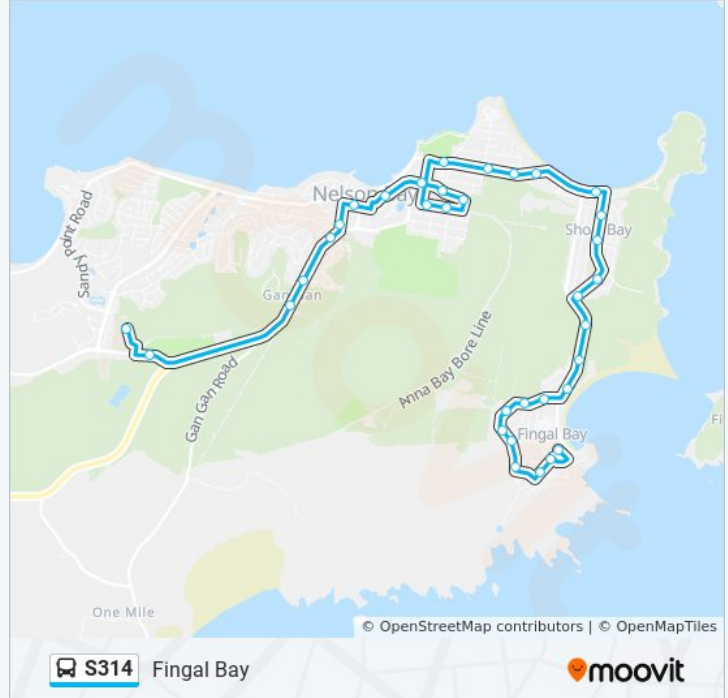

Marine Dr opp Lentara St

Marine Dr opp Darramba Rd

Rocky Point Rd opp Lentara St

Rocky Point Rd after Whitesands Rd

Rocky Point Rd opp Fingal Bay Sports Club

139 Rocky Point Rd

Rocky Point Rd at Coral St

Rocky Point Rd after Legana Cl

Boulder Bay Rd before Iluka Cl

Boulder Bay Rd at Farm Rd

Fingal Bay Shops, Market St

S314 bus time schedules and route maps are available in an offline PDF at moovitapp.com. Use the [Moovit App](#) to see live bus times, train schedule or subway schedule, and step-by-step directions for all public transit in Sydney.

[About Moovit](#) • [MaaS Solutions](#) • [Supported Countries](#) • [Mooviter Community](#)

© 2024 Moovit - All Rights Reserved

Check Live Arrival Times