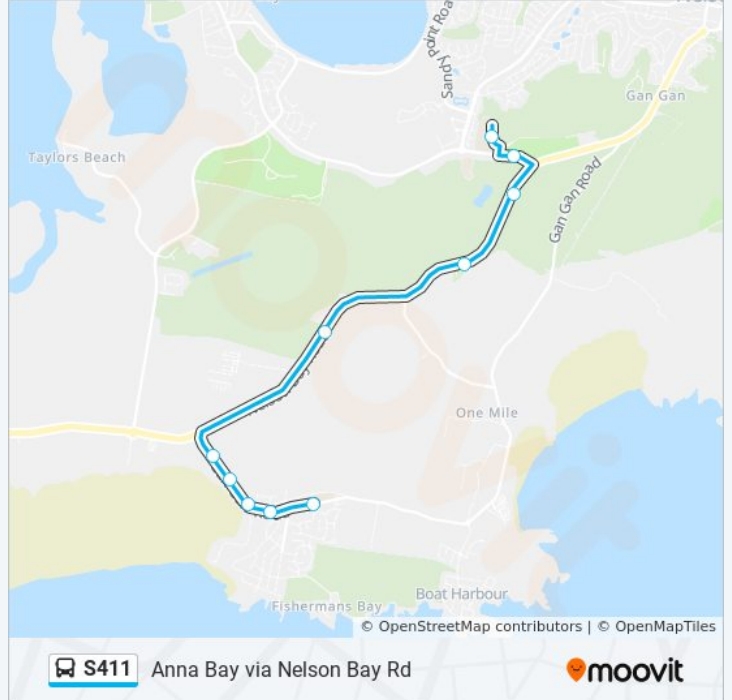

S411

Anna Bay via Nelson Bay Rd

Get The App

The S411 bus line Anna Bay via Nelson Bay Rd has one route. For regular weekdays, their operation hours are:

(1) Anna Bay via Nelson Bay Rd: 14:35

Use the Moovit App to find the closest S411 bus station near you and find out when is the next S411 bus arriving.

Direction: Anna Bay via Nelson Bay Rd

10 stops

[VIEW LINE SCHEDULE](#)

Tomaree Education Centre, Bays 4-8

Tomaree Aquatic Centre, Salamander Way

Gan Gan Army Camp, Nelson Bay Rd

4738 Nelson Bay Rd

4556 Nelson Bay Rd

31 Gan Gan Rd

67 Gan Gan Rd

Gan Gan Rd opp James Paterson St

Gan Gan Rd before Campbell Ave

Anna Bay Public School, Gan Gan Rd

S411 bus Time Schedule

Anna Bay via Nelson Bay Rd Route Timetable:

Sunday	Not Operational
Monday	14:35
Tuesday	14:35
Wednesday	Not Operational
Thursday	Not Operational
Friday	Not Operational
Saturday	Not Operational

S411 bus Info

Direction: Anna Bay via Nelson Bay Rd

Stops: 10

Trip Duration: 9 min

Line Summary:

S411 bus time schedules and route maps are available in an offline PDF at moovitapp.com. Use the [Moovit App](#) to see live bus times, train schedule or subway schedule, and step-by-step directions for all public transit in Sydney.