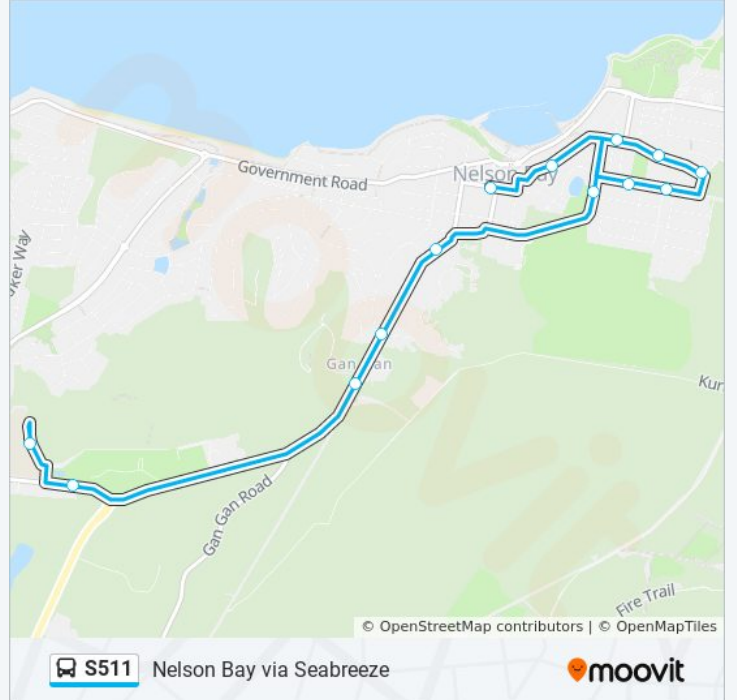

S511 bus time schedules and route maps are available in an offline PDF at moovitapp.com. Use the [Moovit App](#) to see live bus times, train schedule or subway schedule, and step-by-step directions for all public transit in Sydney.

[About Moovit](#) • [MaaS Solutions](#) • [Supported Countries](#) • [Mooviter Community](#)

© 2024 Moovit - All Rights Reserved

Check Live Arrival Times