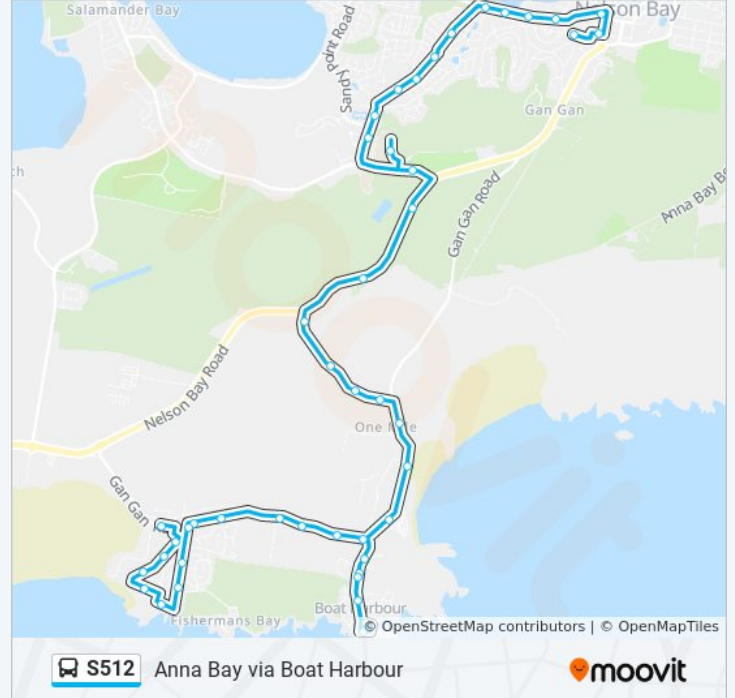

Gan Gan Rd opp Eucalyptus Dr

One Mile Beach Holiday Park, Gan Gan Rd

Blanch St before Emerald Cl

Blanch St after Emerald Cl

Kingsley Dr at The Mainsail

Kingsley Dr at Noamunga St

Boat Harbour Tennis Courts, Blanch St

Blanch St before Castaway Cl

Gan Gan Rd after Blanch St

348 Gan Gan Rd

304 Gan Gan Rd

Gan Gan Rd at Clark St

Gan Gan Rd opp Anna Bay Public School

Gan Gan Rd before Morna Point Rd

Morna Point Rd after Gan Gan Rd

Morna Point Rd opp Davidson St

Morna Point Rd before Fishermans Bay Rd

Ocean Ave before Pacific Ave

Fitzroy St after Pacific Ave

Robinson St before Campbell Ave

41 Campbell Ave

Margaret St before Cromarty Cres

Gan Gan Rd before James Paterson St

S512 bus time schedules and route maps are available in an offline PDF at moovitapp.com. Use the [Moovit App](#) to see live bus times, train schedule or subway schedule, and step-by-step directions for all public transit in Sydney.

[About Moovit](#) • [MaaS Solutions](#) • [Supported Countries](#) • [Mooviter Community](#)

© 2024 Moovit - All Rights Reserved

Check Live Arrival Times