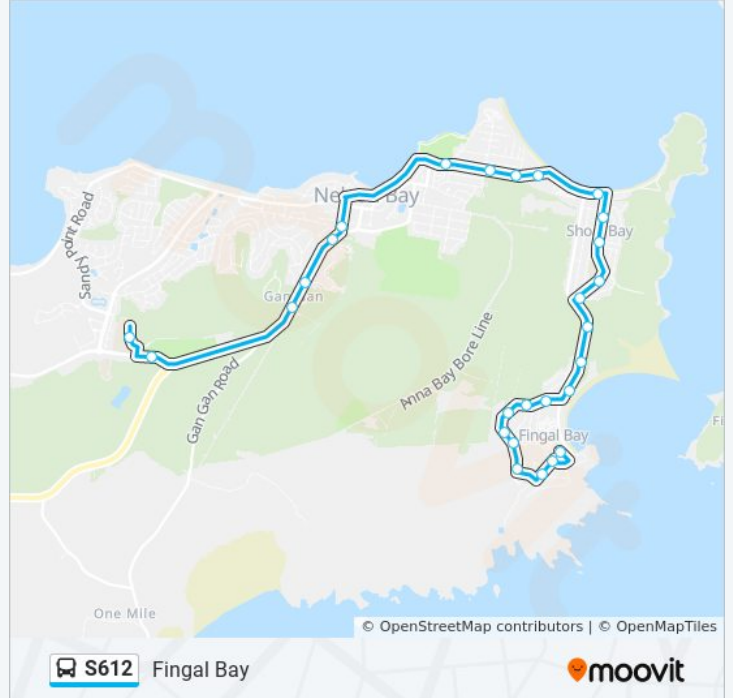

Rocky Point Rd after Legana Cl

Boulder Bay Rd before Iluka Cl

Boulder Bay Rd at Farm Rd

Fingal Bay Shops, Market St

S612 bus time schedules and route maps are available in an offline PDF at moovitapp.com. Use the [Moovit App](#) to see live bus times, train schedule or subway schedule, and step-by-step directions for all public transit in Sydney.

[About Moovit](#) • [MaaS Solutions](#) • [Supported Countries](#) • [Mooviter Community](#)

© 2024 Moovit - All Rights Reserved

Check Live Arrival Times