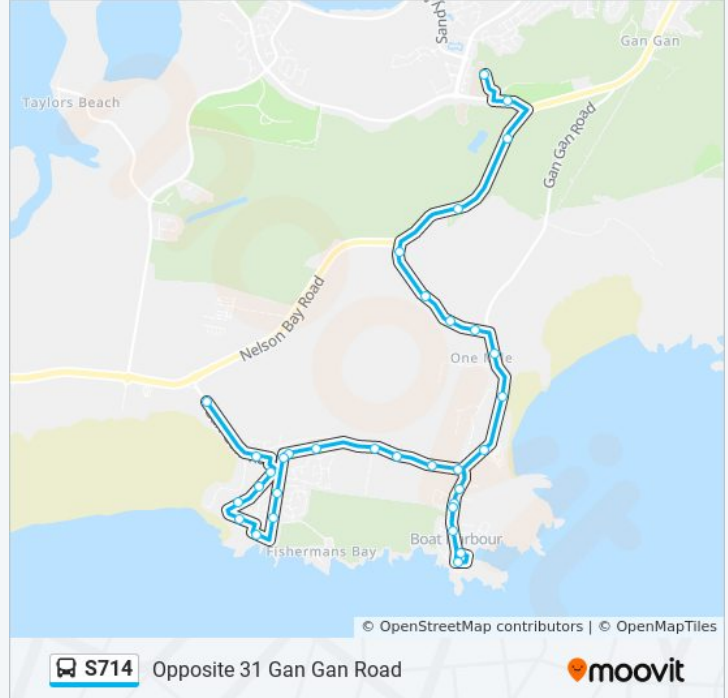

Gan Gan Rd before Morna Point Rd

Morna Point Rd after Gan Gan Rd

Morna Point Rd opp Davidson St

Morna Point Rd before Fishermans Bay Rd

Ocean Ave before Pacific Ave

Fitzroy St after Pacific Ave

Robinson St before Campbell Ave

41 Campbell Ave

Margaret St before Cromarty Cres

Gan Gan Rd before James Paterson St

Gan Gan Rd opp 31

S714 bus time schedules and route maps are available in an offline PDF at moovitapp.com. Use the [Moovit App](#) to see live bus times, train schedule or subway schedule, and step-by-step directions for all public transit in Sydney.

[About Moovit](#) • [MaaS Solutions](#) • [Supported Countries](#) • [Mooviter Community](#)

© 2024 Moovit - All Rights Reserved

Check Live Arrival Times