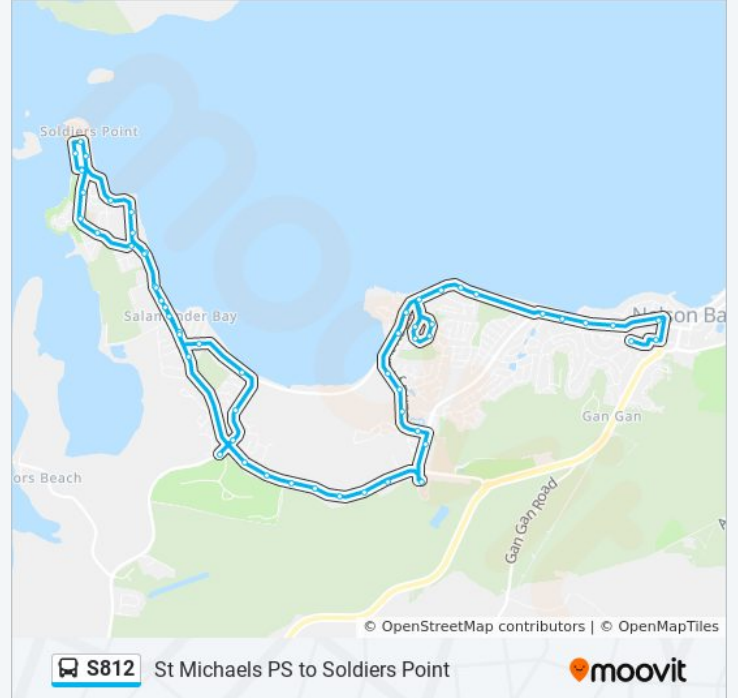

St Phillips Christian College, School Grounds

156 Salamander Way

174a Salamander Way

138 Salamander Way

118a Salamander Way

Salamander Way before Horizons Dr

84 Salamander Way

64 Salamander Way

Port Stephens Dr after Soldiers Point Rd

Port Stephens Dr at Muller St

Foreshore Dr before Wanda Ave

Foreshore Dr opp Randall Dr

Soldiers Point Rd opp Monkley Ave

Soldiers Point Rd after Diemars Rd

212 Soldiers Point Rd

Soldiers Point Rd before Fleet St

Soldiers Point Rd opp Seaview Cres

Big4 Soldiers Point Holiday Park, Soldiers Point Rd

Soldiers Point Rd after Redman Pl

Soldiers Point Rd before Ash St

Brown Ave after Cromarty Rd

Sunset Bvd before Resthaven Ave

Thou Walla Sunset Retreat, Ridgeway Ave

Soldiers Point Rd opp Soldiers Point Shops

Cromarty Rd at Elk St

Soldiers Point Public School, Cromarty Rd

Bagnall Ave before Ash St

Bagnall Ave before Soldiers Point Rd

Soldiers Point Rd after Seaview Cres

Soldiers Point Rd opp Fleet St

Soldiers Point Rd before Randall Dr

Wanda Beach Shops, Soldiers Point Rd

Salamander Bay Oval, Soldiers Point Rd