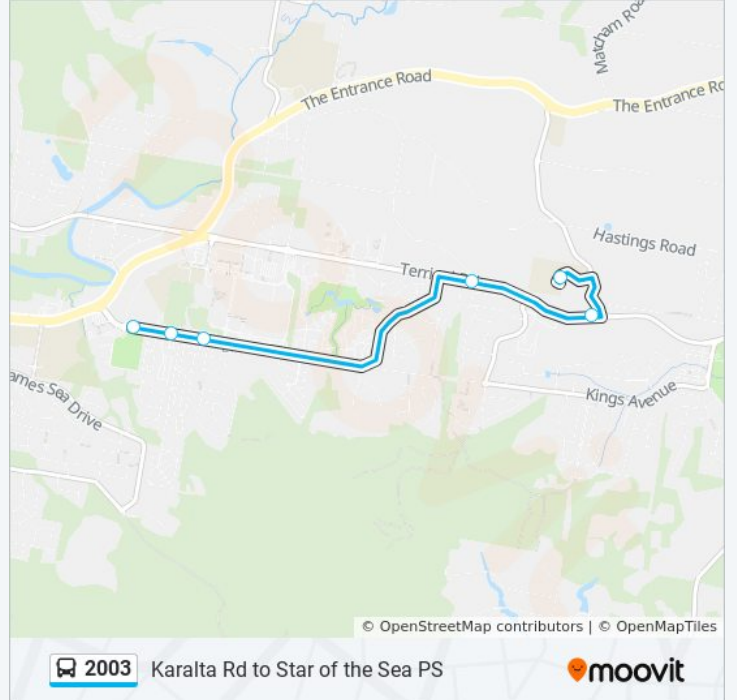

## Karalta Rd to Star of the Sea PS

Get The App

The 2003 bus line Karalta Rd to Star of the Sea PS has one route. For regular weekdays, their operation hours are:

(1) Star of The Sea PS: 08:21

Use the Moovit App to find the closest 2003 bus station near you and find out when is the next 2003 bus arriving.

### Direction: Star of The Sea PS

6 stops

[VIEW LINE SCHEDULE](#)

Karalta Rd after Karalta Lane

Karalta Rd after Miranda Ave

Karalta Rd opp Bronzewing Dr

Terrigal Dr at Portsmouth Rd

Christian Israelite Church, Terrigal Dr

### 2003 bus Time Schedule

Star of The Sea PS Route Timetable:

Sunday	Not Operational
Monday	08:21
Tuesday	08:21
Wednesday	Not Operational
Thursday	Not Operational
Friday	Not Operational
Saturday	Not Operational

### 2003 bus Info

**Direction:** Star of The Sea PS

**Stops:** 6

**Trip Duration:** 9 min

**Line Summary:**

2003 bus time schedules and route maps are available in an offline PDF at [moovitapp.com](https://moovitapp.com). Use the [Moovit App](#) to see live bus times, train schedule or subway schedule, and step-by-step directions for all public transit in Sydney.