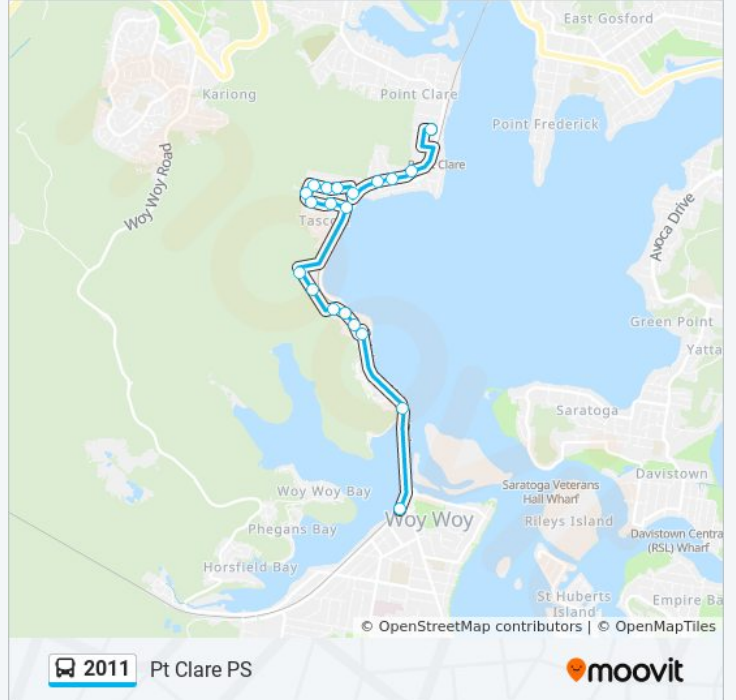

2011 bus time schedules and route maps are available in an offline PDF at moovitapp.com. Use the [Moovit App](#) to see live bus times, train schedule or subway schedule, and step-by-step directions for all public transit in Sydney.

[About Moovit](#) • [MaaS Solutions](#) • [Supported Countries](#) • [Mooviter Community](#)

© 2024 Moovit - All Rights Reserved

Check Live Arrival Times