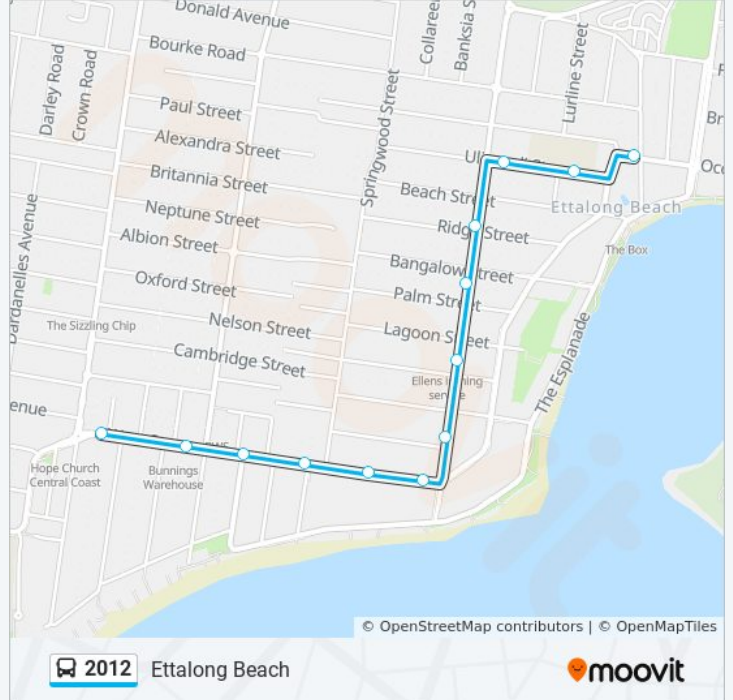

 2012

Ettalong Beach

Get The App

The 2012 bus line Ettalong Beach has one route. For regular weekdays, their operation hours are:

(1) Ettalong Beach: 07:41

Use the Moovit App to find the closest 2012 bus station near you and find out when is the next 2012 bus arriving.

Direction: Ettalong Beach

13 stops

[VIEW LINE SCHEDULE](#)

- West St at Oscar St
- Umina Beach Library, West St
- West St opp Norman St
- West St opp Augusta St
- West St after Springwood St
- West St before Barrenjoey Rd
- Barrenjoey Rd at Warrah St
- Barrenjoey Rd after Burrawang St
- Barrenjoey Rd before Palm St
- Barrenjoey Rd at Ridge St
- Uligandi St after Barrenjoey Rd
- Ettalong Public School, Uligandi St
- Ocean View Rd at Memorial Ave

2012 bus Info

Direction: Ettalong Beach

Stops: 13

Trip Duration: 8 min

Line Summary:

2012 bus time schedules and route maps are available in an offline PDF at moovitapp.com. Use the [Moovit App](#) to see live bus times, train schedule or subway schedule, and step-by-step directions for all public transit in Sydney.