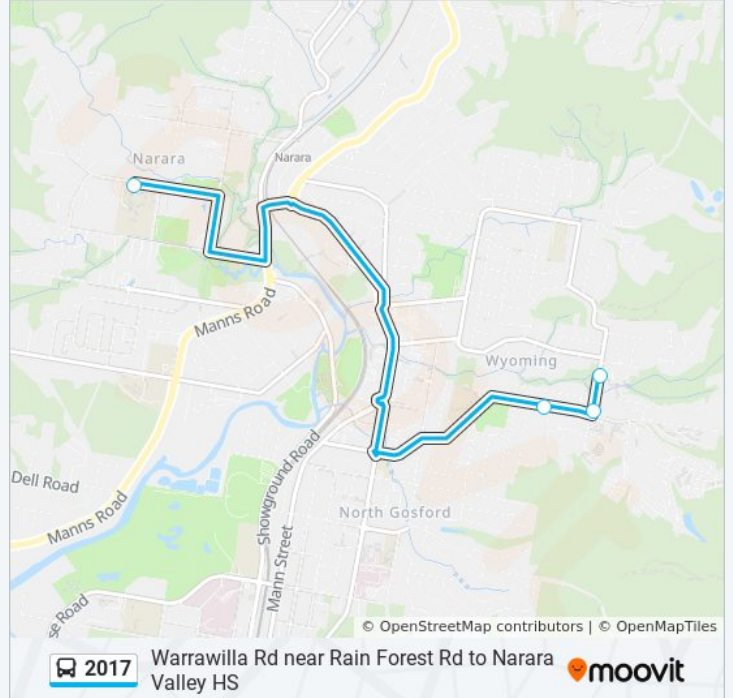

2017

Warrawilla Rd near Rain Forest Rd to Narara Valley HS

Get The App

The 2017 bus line Warrawilla Rd near Rain Forest Rd to Narara Valley HS has one route. For regular weekdays, their operation hours are:

(1) Narara Valley HS: 07:29

Use the Moovit App to find the closest 2017 bus station near you and find out when is the next 2017 bus arriving.

Direction: Narara Valley HS

4 stops

[VIEW LINE SCHEDULE](#)

Warrawilla Rd after Rain Forest Rd

Warrawilla Rd at Maidens Brush Rd

Maidens Brush Rd at Japonica Dr

Narara Valley High School, Fountains Rd

2017 bus Time Schedule

Narara Valley HS Route Timetable:

| | |
|-----------|-----------------|
| Sunday | Not Operational |
| Monday | 07:29 |
| Tuesday | 07:29 |
| Wednesday | Not Operational |
| Thursday | Not Operational |
| Friday | Not Operational |
| Saturday | Not Operational |

2017 bus Info

Direction: Narara Valley HS

Stops: 4

Trip Duration: 12 min

Line Summary:

2017 bus time schedules and route maps are available in an offline PDF at moovitapp.com. Use the [Moovit App](#) to see live bus times, train schedule or subway schedule, and step-by-step directions for all public transit in Sydney.