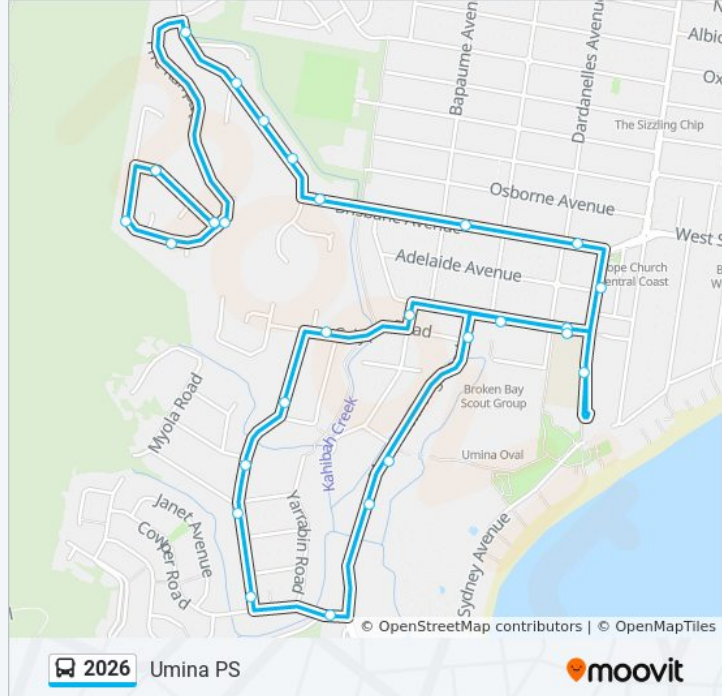

Direction: Umina PS

27 stops

[VIEW LINE SCHEDULE](#)

- The Rampart at Castle Cct
- Castle Cct at The Postern
- Castle Cct opp Knights Cl
- Castle Cct after The Bastion
- Castle Cct at The Rampart
- Greenhaven Dr opp The Rampart
- Greenhaven Dr opp The Bartizan
- 60 Greenhaven Dr
- Greenhaven Dr before Brisbane Ave
- Brisbane Ave after Greenhaven Dr
- Brisbane Ave after Bathurst St
- Brisbane Ave after Melbourne Ave
- Sydney Ave opp Adelaide Ave
- Umina Beach Public School, Horbart Ave
- Hobart Ave opp Perth St
- Mt Ettalong Rd opp Calypta Rd
- Mt Ettalong Rd after Etta Rd
- 96 Mt Ettalong Rd
- Cowper Rd at Neera Rd
- Kahibah Rd after Cowper Rd
- Kahibah Rd at Lakeview Pde
- Kallaroo Rd at Stella Rd

Trip Duration: 20 min

Line Summary:

Kallaroo Rd opp Dora Rd

Calypta Rd at York Rd

Elanora Rd at Hobart Ave

Hobart Ave opp Umina Beach Public School

Umina Beach Public School, Sydney Ave

2026 bus time schedules and route maps are available in an offline PDF at moovitapp.com. Use the [Moovit App](#) to see live bus times, train schedule or subway schedule, and step-by-step directions for all public transit in Sydney.