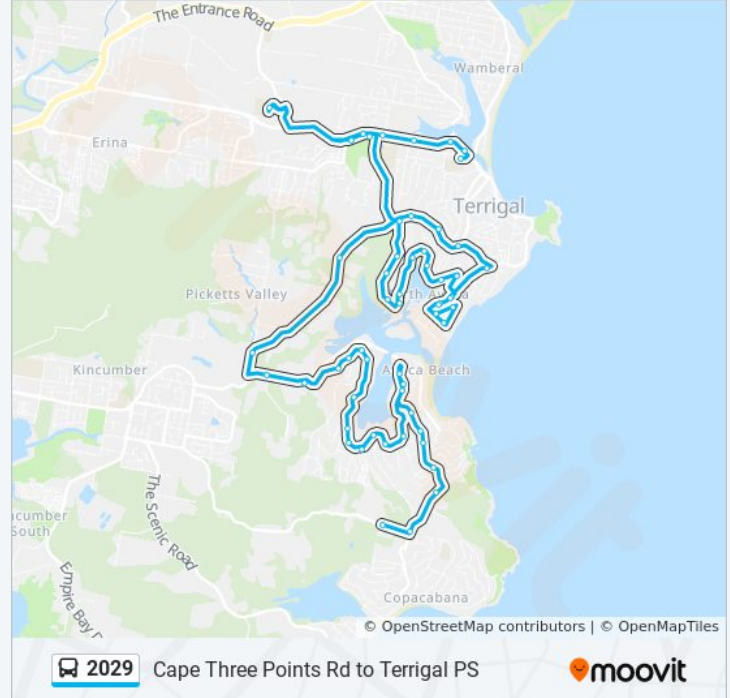

Avoca Beach Bowling Club, Avoca Dr

Scenic Hwy at Picketts Valley Rd

251 Scenic Hwy

Scenic Hwy opp Bradleys Rd

Scenic Hwy opp Francis Rd

Scenic Hwy before Barnhill Rd

Tramway Rd after Coast Rd

Tramway Rd opp Seasound Cres

Tramway Rd opp Mulawa Cl

View St at Elgata Ave

North Avoca Shops, Elgata Ave

View St opp North Avoca Pde

Tramway Rd at Mulawa Cl

Tramway Rd at Seasound Cres

Surf Rider Ave at Easter Pde

Lake Shore Dr after Easter Pde

82 Lake Shore Dr

Lake Shore Dr opp Duncan Rd

Lake Shore Dr opp Harcourt Pl

Lake Shore Dr opp Hibiscus Ave

12 Lake Shore Dr

Bradleys Rd opp Hibiscus Ave

Bradleys Rd opp 78

Bradleys Rd opp Beachcombe Pde

Bradleys Rd at Scenic Hwy

NSW Ambulance Service Terrigal Station, Terrigal Dr

Breakers Indoor Sports Stadium, Terrigal Dr

Our Lady Star of the Sea Primary School Terrigal

Terrigal Dr at Holmes Rd

Terrigal Dr at Brunswick Rd

Terrigal Dr opp Bellbird Ave

Terrigal Dr at Willoughby Rd