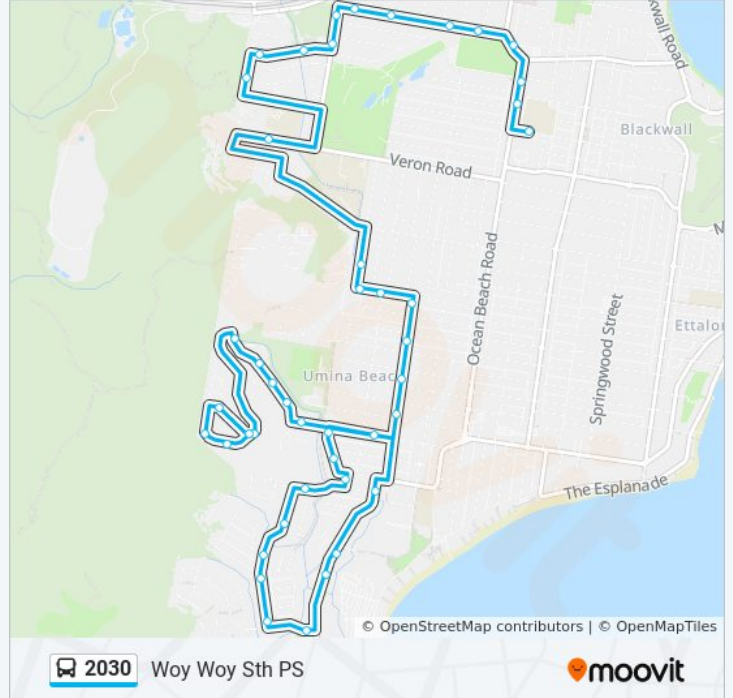

The 2030 bus line Woy Woy Sth PS has one route. For regular weekdays, their operation hours are:

(1) Woy Woy Sth PS: 08:10

Use the Moovit App to find the closest 2030 bus station near you and find out when is the next 2030 bus arriving.

Direction: Woy Woy Sth PS

44 stops

[VIEW LINE SCHEDULE](#)

- The Rampart at Castle Cct
- Castle Cct at The Postern
- Castle Cct opp Knights Cl
- Castle Cct after The Bastion
- Castle Cct at The Rampart
- Greenhaven Dr opp The Rampart
- Greenhaven Dr opp The Bartizan
- 60 Greenhaven Dr
- Greenhaven Dr before Brisbane Ave
- Brisbane Ave after Greenhaven Dr
- Brisbane Ave after Bathurst St
- Mt Ettalong Rd opp Calypta Rd
- Mt Ettalong Rd after Etta Rd
- 96 Mt Ettalong Rd
- Cowper Rd at Neera Rd
- Kahibah Rd after Cowper Rd
- Kahibah Rd at Lakeview Pde
- Kallaroo Rd at Stella Rd
- Kallaroo Rd opp Dora Rd
- Calypta Rd at York Rd
- Elanora Rd at Hobart Ave
- Fitzroy St opp Adelaide Ave

2030 bus Time Schedule

Woy Woy Sth PS Route Timetable:

Sunday	Not Operational
Monday	08:10
Tuesday	08:10
Wednesday	08:10
Thursday	08:10
Friday	08:10
Saturday	Not Operational

2030 bus Info

Direction: Woy Woy Sth PS

Stops: 44

Trip Duration: 35 min

Line Summary:

Fitzroy St at Brisbane Ave
Rabaul Ave at Osborne Ave
Rabaul Ave after McEvoy Ave
Rabaul Ave before Birdwood Ave
Rabaul Ave at Lone Pine Ave
Lone Pine Dr opp Shepard St
Lone Pine Ave opp Carpenter St
Carpenter St after Casuarina Cl
Veron Rd opp Naroo Rd
Shoalhaven Dr opp Lismore Ave
Nambucca Dr before Byron Cl
Nambucca Dr opp Grafton Ave
Hillview St opp Miami Ave
Hillview St opp Florida Ave
Dunban Rd after Hillview St
Dunban Rd after Pratley St
Dunban Rd opp Everglades Country Club
Dunban Rd at Angler St
Ocean Beach Rd opp Rogers Park
Ocean Beach Rd at Kingsley Ave
Ocean Beach Rd after Balaclava Ave
Woy Woy South Public School, Waterloo Ave