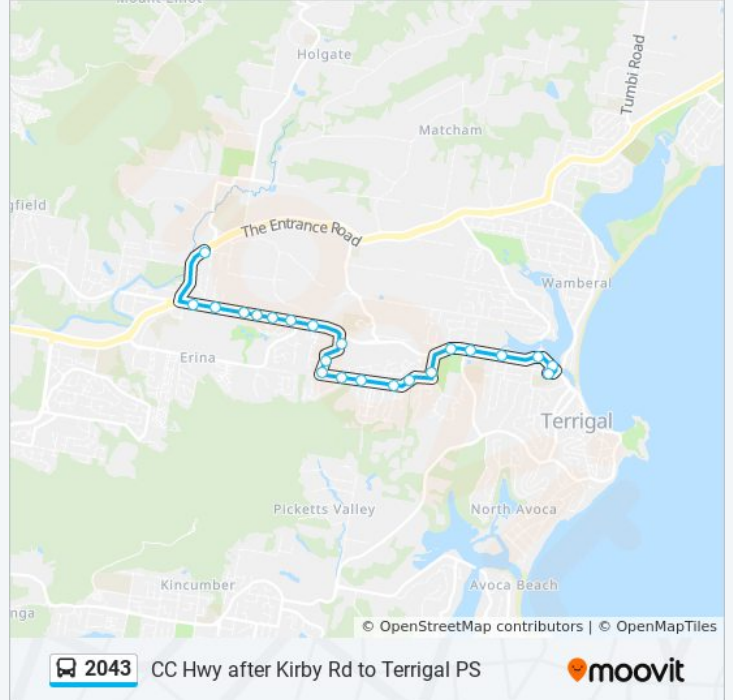

 **2043**

CC Hwy after Kirby Rd to Terrigal PS

Get The App

The 2043 bus line CC Hwy after Kirby Rd to Terrigal PS has one route. For regular weekdays, their operation hours are: (1) Terrigal PS: 08:30
Use the Moovit App to find the closest 2043 bus station near you and find out when is the next 2043 bus arriving.

Direction: Terrigal PS

22 stops

[VIEW LINE SCHEDULE](#)

- Central Coast Hwy opp Karwin Ave
- Terrigal Dr after Penrose Cres
- Terrigal Dr at Kuburra Rd
- Matthew John Nursing Home, Terrigal Dr
- HammondCare Residential Care, Terrigal Dr
- 319 Terrigal Dr
- Terrigal Dr opp Jesse Hurley Dr
- Terrigal Dr at Portsmouth Rd
- Mobbs Rd opp Stratford Park Dr
- Mobbs Rd opp Wellesbourne Ave
- Mobbs Rd before Kings Ave
- Kings Ave after Mayfair Cl
- Kings Ave before Lindford Pl
- Kings Ave opp Belar Ave
- Kings Ave at Sheffield Dr
- Duffys Rd opp Breakers Indoor Sports Stadium
- Terrigal Dr at Holmes Rd
- Terrigal Dr at Brunswick Rd
- Terrigal Dr opp Bellbird Ave
- Terrigal Dr at Willoughby Rd
- Terrigal Dr opp Terrigal Hotel
- Havenview Rd opp Terrigal Hotel

2043 bus Time Schedule

Terrigal PS Route Timetable:

Sunday	Not Operational
Monday	08:30
Tuesday	08:30
Wednesday	Not Operational
Thursday	Not Operational
Friday	Not Operational
Saturday	Not Operational

2043 bus Info

Direction: Terrigal PS

Stops: 22

Trip Duration: 18 min

Line Summary:

2043 bus time schedules and route maps are available in an offline PDF at moovitapp.com. Use the [Moovit App](#) to see live bus times, train schedule or subway schedule, and step-by-step directions for all public transit in Sydney.