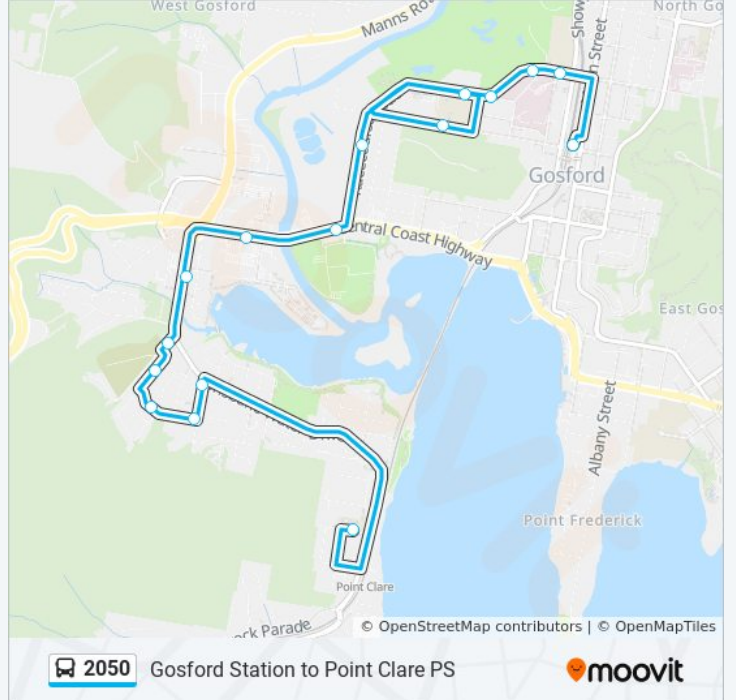

2050 bus time schedules and route maps are available in an offline PDF at moovitapp.com. Use the [Moovit App](#) to see live bus times, train schedule or subway schedule, and step-by-step directions for all public transit in Sydney.

[About Moovit](#) • [MaaS Solutions](#) • [Supported Countries](#) • [Mooviter Community](#)

© 2024 Moovit - All Rights Reserved

Check Live Arrival Times