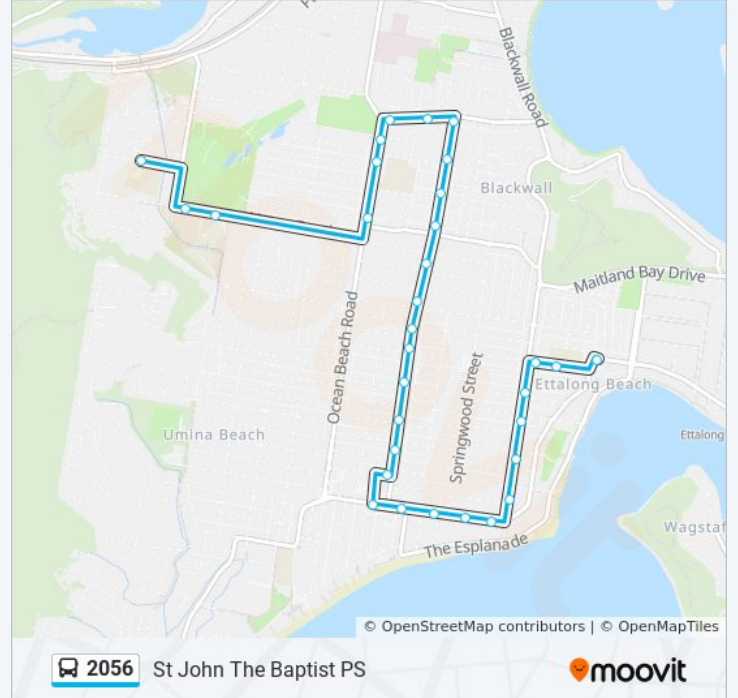

 2056

St John The Baptist PS

Get The App

The 2056 bus line St John The Baptist PS has one route. For regular weekdays, their operation hours are:

(1) St John The Baptist PS: 08:03

Use the Moovit App to find the closest 2056 bus station near you and find out when is the next 2056 bus arriving.

Direction: St John The Baptist PS

32 stops

[VIEW LINE SCHEDULE](#)

- Ocean View Rd at Broken Bay Rd
- Uligandi St opp Ettalong Public School
- Uligandi St before Barrenjoey Rd
- Barrenjoey Rd at Ridge St
- Barrenjoey Rd after Bangalow St
- Barrenjoey Rd after Lagoon St
- Barrenjoey Rd opp Warrah St
- West St after Barrenjoey Rd
- West St opp Springwood St
- West St at Augusta St
- West St opp Leslie St
- West St opp Umina Beach Library
- Wellington St at Trafalgar Ave
- Trafalgar Ave after Cambridge St
- Trafalgar Ave at Oxford St
- Trafalgar Ave at Neptune St
- Trafalgar Ave at Alexandra St
- Trafalgar Ave at Harold St
- Trafalgar Ave at Bourke Rd
- Trafalgar Ave after Gwendolen Ave
- Trafalgar Ave before Inkerman Ave
- Trafalgar Ave after Waterloo Ave

Stops: 32

Trip Duration: 20 min

Line Summary:

Trafalgar Ave after Balaclava Ave

Trafalgar Ave at McMasters Rd

McMasters Rd opp Fairview St

McMasters Rd opp Peninsula Community Centre

Ocean Beach Rd at Kingsley Ave

Ocean Beach Rd after Balaclava Ave

Ocean Beach Rd opp Mackenzie Ave

Brisbane Secondary College, Veron Rd

Veron Rd opp Hillview St

Dulkara Rd opp St John The Baptist Catholic
Primary School

2056 bus time schedules and route maps are available in an offline PDF at moovitapp.com. Use the Moovit App to see live bus times, train schedule or subway schedule, and step-by-step directions for all public transit in Sydney.